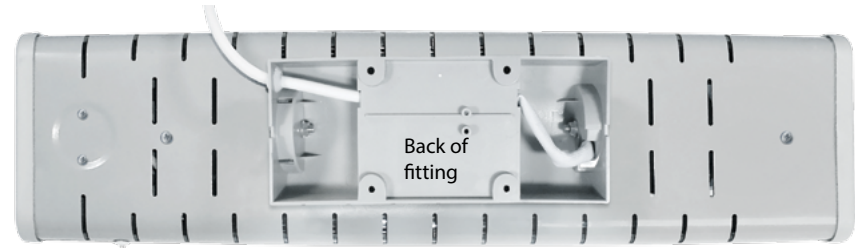

Eterna[®]
Everyday Lighting For Professionals

1200W QUARTZ HEATER

- Steel grill construction
- 2 heat settings: 600W, 1.2kW
- Direct radiant heat
- Fitted with 1.5m flex and plug top
- Plug top can be removed for hard-wired installations
- Adjustable directional mounting bracket
- Pull cord operated
- Wall mounted
- Power indicator display

• M.O.M: 1 / O.P.Q: 6

Fitted with 1.5m flex and plug top

Pull cord operated:
0 = Off
1 = 600W
2 = 1.2kW

Code	Colour	Wattage	IP Rating
QHEAT1200	Stainless Steel	1200W	IP24