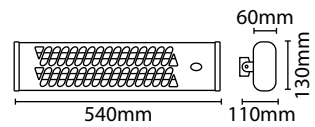

Eterna[®]
Everyday Lighting For Professionals

1200W QUARTZ HEATER

- Steel grill construction
- 2 heat settings: 600W, 1.2kW
- Direct radiant heat
- Fitted with 1.5m flex and plug top
- Plug top can be removed for hard-wired installations
- Adjustable directional mounting bracket
- Pull cord operated
- Wall mounted
- Power indicator display

• M.O.M: 1 / O.P.Q: 6

Fitted with 1.5m flex and plug top

Pull cord operated:
0 = Off
1 = 600W
2 = 1.2kW

Code	Colour	Wattage	IP Rating
QHEAT1200	Stainless Steel	1200W	IP24