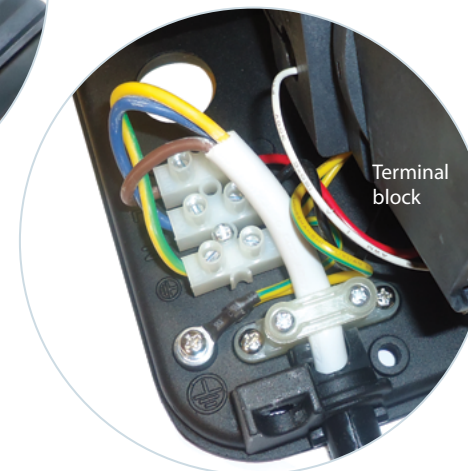

**2500W HIGH PERFORMANCE
AUTOMATIC HAND DRYER**

- Cast aluminium tough vandal resistant construction
- Modern stainless steel effect finish
- Pre-wired with 1m of mains lead: easy installation
- Automatic operation: reduced cleaning requirement & increased hygiene
- Airflow 4.5m³/min.
- Air speed 30m/sec.: rapid hand drying

• M.O.M: 1 / O.P.Q: 4

Code	Colour	Wattage	IP Rating
SSHDA-2500	Stainless Steel	2500W	IPX1