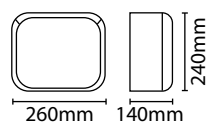

**2500W HIGH PERFORMANCE
AUTOMATIC HAND DRYER**

- Cast aluminium tough vandal resistant construction
- Modern stainless steel effect finish
- Pre-wired with 1m of mains lead: easy installation
- Automatic operation: reduced cleaning requirement & increased hygiene
- Airflow 4.5m³/min.
- Air speed 30m/sec.: rapid hand drying

• M.O.M: 1 / O.P.Q: 4

Code	Colour	Wattage	IP Rating
SSHDA-2500	Stainless Steel	2500W	IPX1