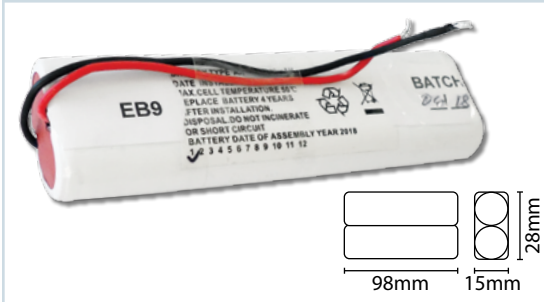

Product Code	EB5
Battery Type	Ni-Cd 3.6V 4.5Ah Stick Battery
Eterna Codes	EBPM3 range
www.eterna-lighting.co.uk/product/eb5	

Product Code	EB6
Battery Type	Ni-Cd 3.6V 1300mAh Stick Battery
Eterna Codes	SLIMBHEM3M
www.eterna-lighting.co.uk/product/eb6	

Product Code	EB7
Battery Type	Ni-Mh 3.6V 2000mAh Side-by-side Battery
Eterna Codes	EBLSLIMM
www.eterna-lighting.co.uk/product/eb7	

Product Code	EB8
Battery Type	Ni-Cd 3.6V 800mAh Side-by-side Battery
Eterna Codes	SIGNLEDEM3 range
www.eterna-lighting.co.uk/product/eb8	

Product Code	EB9
Battery Type	Ni-Cd 4.8V 600mAh Side-by-side Battery
Eterna Codes	LEDMDDEM3 range
www.eterna-lighting.co.uk/product/eb9	

Product Code	EB10
Battery Type	Ni-Cd 6V 2000mAh Side-by-side Battery
Eterna Codes	WPLED EM3 Range
www.eterna-lighting.co.uk/product/eb10	