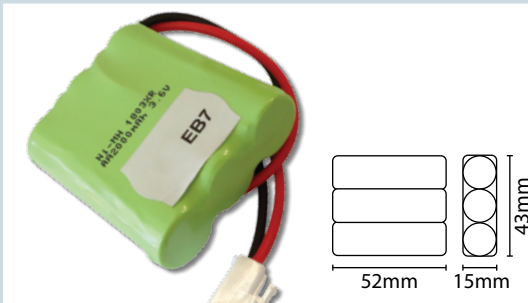

EternaPro Battery Replacement Service

Product Code	EB1
Battery Type	Ni-Cd 3.6V 1500mAh Stick Battery
Eterna Codes	EMLED3 range
www.eterna-lighting.co.uk/product/eb1	

Product Code	EB2
Battery Type	Ni-Cd 3.6V 2000mAh Stick Battery
Eterna Codes	LDLEM3, ELEGAN5EM3 & LBAT EM3 ranges
www.eterna-lighting.co.uk/product/eb2	

Product Code	EB3
Battery Type	Ni-Cd 3.6V 6Ah Side-by-side Battery
Eterna Codes	LEDTWNSPOT range
www.eterna-lighting.co.uk/product/eb3	

Product Code	EB4
Battery Type	Ni-Cd 3.6V 1500mAh Side-by-side Battery
Eterna Codes	EXIT3MLED range & LEDREM3
www.eterna-lighting.co.uk/product/eb4	

Product Code	EB5
Battery Type	Ni-Cd 3.6V 4.5Ah Stick Battery
Eterna Codes	EBPM3 range
www.eterna-lighting.co.uk/product/eb5	

Product Code	EB6
Battery Type	Ni-Cd 3.6V 1300mAh Stick Battery
Eterna Codes	SLIMBHEM3M
www.eterna-lighting.co.uk/product/eb6	

Product Code	EB7
Battery Type	Ni-Mh 3.6V 2000mAh Side-by-side Battery
Eterna Codes	EBLSLIMM
www.eterna-lighting.co.uk/product/eb7	

Product Code	EB8
Battery Type	Ni-Cd 3.6V 800mAh Side-by-side Battery
Eterna Codes	SIGNLEDEM3 range
www.eterna-lighting.co.uk/product/eb8	