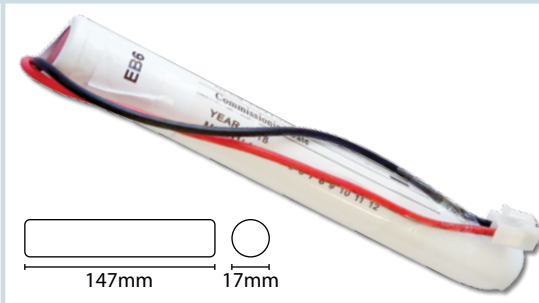

EternaPro Battery Replacement Service

Product Code	EB1
Battery Type	Ni-Cd 3.6V 1500mAh Stick Battery
Eterna Codes	EMLED3 range
www.eterna-lighting.co.uk/product/eb1	

Product Code	EB2
Battery Type	Ni-Cd 3.6V 2000mAh Stick Battery
Eterna Codes	LDLEM3, ELEGAN5EM3 & LBAT EM3 ranges
www.eterna-lighting.co.uk/product/eb2	

Product Code	EB3
Battery Type	Ni-Cd 3.6V 6Ah Side-by-side Battery
Eterna Codes	LEDTWNSPOT range
www.eterna-lighting.co.uk/product/eb3	

Product Code	EB4
Battery Type	Ni-Cd 3.6V 1500mAh Side-by-side Battery
Eterna Codes	EXIT3MLED range & LEDREM3
www.eterna-lighting.co.uk/product/eb4	

Product Code	EB5
Battery Type	Ni-Cd 3.6V 4.5Ah Stick Battery
Eterna Codes	EBPM3 range
www.eterna-lighting.co.uk/product/eb5	

Product Code	EB6
Battery Type	Ni-Cd 3.6V 1300mAh Stick Battery
Eterna Codes	SLIMBHEM3M
www.eterna-lighting.co.uk/product/eb6	