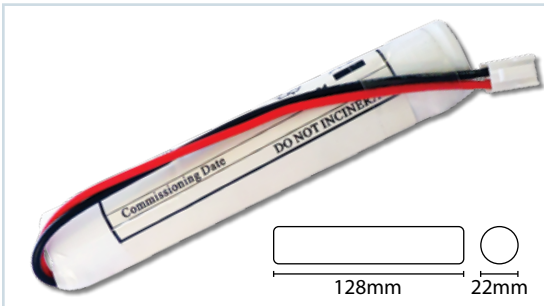

EternaPro Battery Replacement Service

Product Code	EB1
Battery Type	Ni-Cd 3.6V 1500mAh Stick Battery
Eterna Codes	EMLED3 range
www.eterna-lighting.co.uk/product/eb1	

Product Code	EB2
Battery Type	Ni-Cd 3.6V 2000mAh Stick Battery
Eterna Codes	LDLEM3, ELEGAN5EM3 & LBAT EM3 ranges
www.eterna-lighting.co.uk/product/eb2	

Product Code	EB3
Battery Type	Ni-Cd 3.6V 6Ah Side-by-side Battery
Eterna Codes	LEDTWNSPOT range
www.eterna-lighting.co.uk/product/eb3	

Product Code	EB4
Battery Type	Ni-Cd 3.6V 1500mAh Side-by-side Battery
Eterna Codes	EXIT3MLED range & LEDREM3
www.eterna-lighting.co.uk/product/eb4	