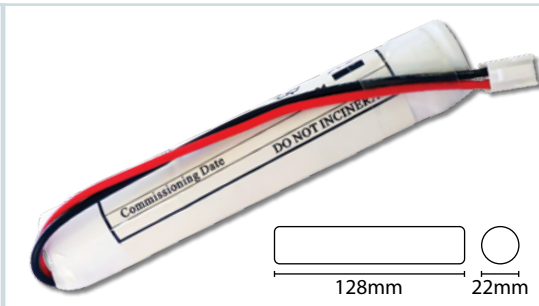

EternaPro Battery Replacement Service

Product Code	EB1
Battery Type	Ni-Cd 3.6V 1500mAh Stick Battery
Eterna Codes	EMLED3 range
www.eterna-lighting.co.uk/product/eb1	

Product Code	EB2
Battery Type	Ni-Cd 3.6V 2000mAh Stick Battery
Eterna Codes	LDLEM3, ELEGAN5EM3 & LBAT EM3 ranges
www.eterna-lighting.co.uk/product/eb2	

Product Code	EB3
Battery Type	Ni-Cd 3.6V 6Ah Side-by-side Battery
Eterna Codes	LEDTWNSPOT range
www.eterna-lighting.co.uk/product/eb3	

Product Code	EB4
Battery Type	Ni-Cd 3.6V 1500mAh Side-by-side Battery
Eterna Codes	EXIT3MLED range & LEDREM3
www.eterna-lighting.co.uk/product/eb4	