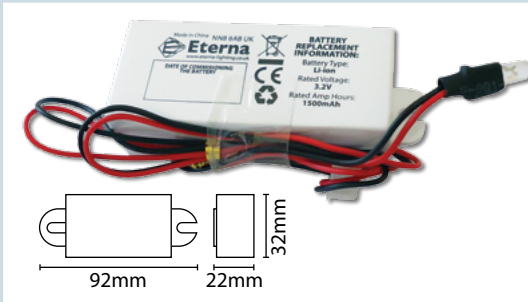

Product Code	EB5
Battery Type	Ni-Cd 3.6V 4.5Ah Stick Battery
Eterna Codes	EBPM3 range
www.eterna-lighting.co.uk/product/eb5	

Product Code	EB6
Battery Type	Ni-Cd 3.6V 1300mAh Stick Battery
Eterna Codes	SLIMBHEM3M
www.eterna-lighting.co.uk/product/eb6	

Product Code	EB7
Battery Type	Ni-Mh 3.6V 2000mAh Side-by-side Battery
Eterna Codes	EBLSLIMM
www.eterna-lighting.co.uk/product/eb7	

Product Code	EB8
Battery Type	Ni-Cd 3.6V 800mAh Side-by-side Battery
Eterna Codes	SIGNLEDEM3 range
www.eterna-lighting.co.uk/product/eb8	

Product Code	EB9
Battery Type	Ni-Cd 4.8V 600mAh Side-by-side Battery
Eterna Codes	LEDMDDEM3 range
www.eterna-lighting.co.uk/product/eb9	

Product Code	EB10
Battery Type	Ni-Cd 6V 2000mAh Side-by-side Battery
Eterna Codes	WPLED EM3 Range
www.eterna-lighting.co.uk/product/eb10	