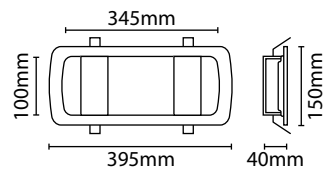

Hole cut out size:
355mm x 120mm

 **Eterna**[®]
Everyday Lighting For Professionals

SEMI-RECESSED EMERGENCY BULKHEAD FRAME

- For use with emergency bulkheads - SEMEM3, VECOMEM3, VECOMEM3L, KEMBULKLI, KEM3ML
- Pressed steel construction
- Spring retaining clips
- Semi recessed fixing: allows a more discreet installation option
- Hole cut out size: 355mm x 120mm

| Code | Colour | IP Rating | MOM / OPQ |
|--------|--------|-----------|-----------|
| BFRAME | White | IP20 | 1 / 50 |