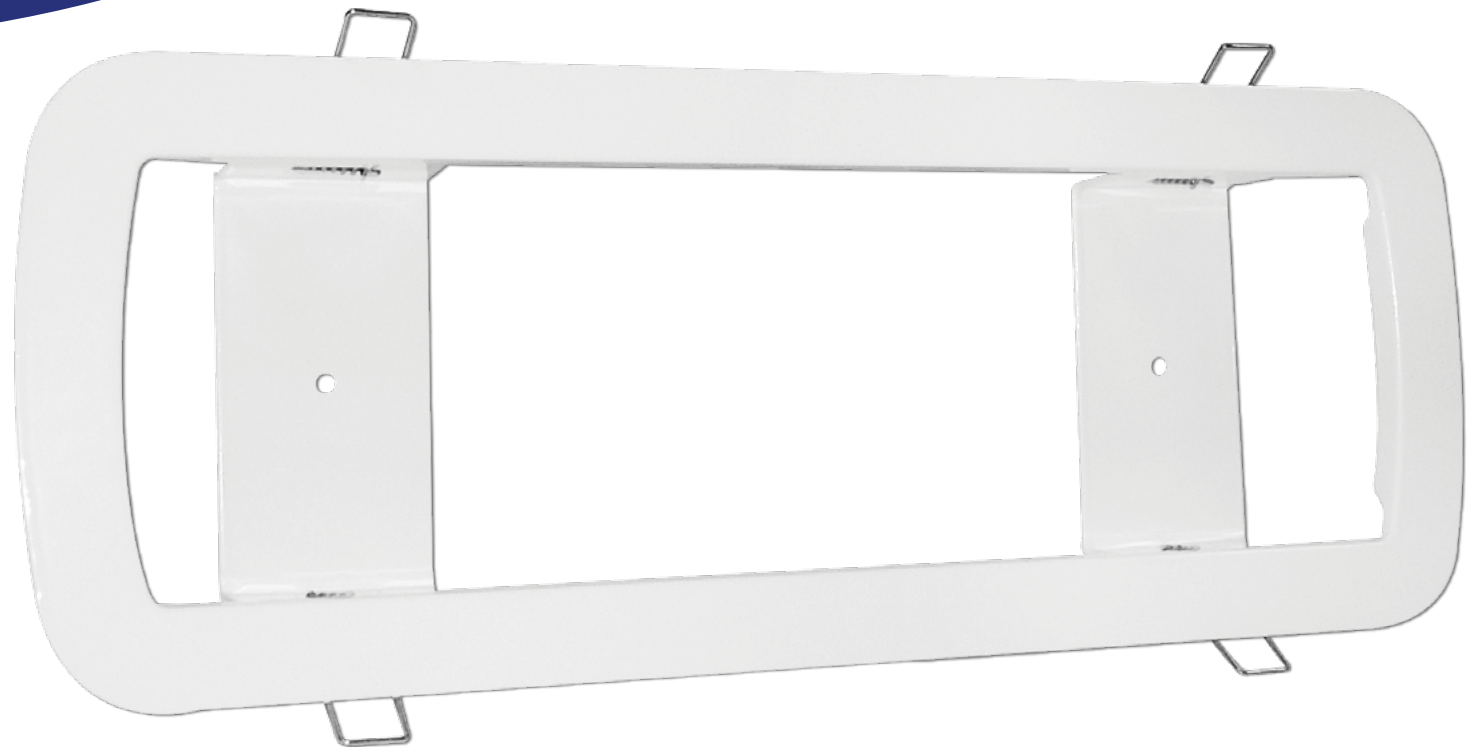

Hole cut out size:
355mm x 120mm

 **Eterna**[®]
Everyday Lighting For Professionals

SEMI-RECESSED EMERGENCY BULKHEAD FRAME

- For use with emergency bulkheads - SEMEM3, VECOMEM3, VECOMEM3L, KEMBULKLI, KEM3ML
- Pressed steel construction
- Spring retaining clips
- Semi recessed fixing: allows a more discreet installation option
- Hole cut out size: 355mm x 120mm