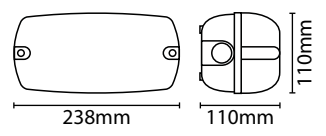

- 1
Year Warranty
- IP65
- IK08
- Double Insulated
- Hole Knockouts

BULKHEAD WITH E27 LAMPHOLDER

- Requires 1 x suitable E27 lamp (not included). Fitting is rated at 100W max
- Easy connection directly into the lampholder
- Polycarbonate and ABS construction: impact and corrosion resistant
- Pre-formed 20mm cable entry knockouts on each end and one on rear
- IP65 - suitable for internal and external use