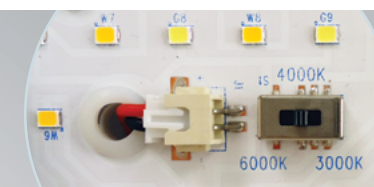

LED LAMP SPECIFICATIONS:

Luminaire lumens (with diffuser): Warm White, Cool White, Daylight White	3000K - 1166 lm
	4000K - 1252 lm
	6000K - 1232 lm
Lumens from chip (array): Warm White, Cool White, Daylight White	3000K - 1312 lm
	4000K - 1408 lm
	6000K - 1386 lm
Useful lumens (array): Warm White, Cool White, Daylight White	3000K - 1400 lm
	4000K - 1502 lm
	6000K - 1478 lm
Rated Wattage	10W
Rated luminous flux	3000K - 1400 lm 4000K - 1502 lm 6000K - 1478 lm
Nominal life time of the lamp	50,000 hrs
Colour temperature	3000/4000/6000K
Number of switching cycles before premature lamp failure	15,000
Warm-up time up to 60% of the full light output	Instant full light
Dimmable	No
Nominal beam angle	120°
Rated power	10W
Rated lamp lifetime	50,000 hrs
Displacement factor	0.91
Lumen maintenance factor at end of nominal life	0.9
Starting time	<0.3s
Colour rendering	80
Colour consistency	Within 6 step Macadam ellipse
Rated peak intensity	3000K - 316cd 4000K - 346cd 6000K - 323cd
Rated beam angle	120°
Voltage / Frequency	220-240V~50Hz
Lumen efficacy	3000K - 116.6 lm / W 4000K - 125.2 lm / W 6000K - 123.2 lm / W

This product contains a Light Source of Energy Efficiency Class D

Not suitable for accent lighting

Eterna[®]
Everyday Lighting For Professionals

10W LED CCT BULKHEAD WITH 120° PIR

Durable and attractive oval waterproof bulkhead with selectable CCT and PIR, perfect for exteriors and high-traffic circulation areas

- Compact and simple IP65 waterproof bulkhead perfect for exteriors and entryways
- Adjustable CCT to suit installation preferences
- Integral PIR sensor with 120° detection range for useful light when it is needed most
- Adjustable lux level and time adjustment from 10 seconds to 5 minutes to optimise security and efficiency
- Long lifetime of 50,000hrs and a 5 year warranty