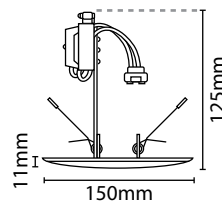

- Pressed steel construction • Fitting is rated at 50W max
- Supplied with ceramic GU10 & GU5.3 lampholders
- Pre-wired with low voltage lampholder, GU10 lampholder option also included
- Hole cut out 70-140mm: replaces a wide range of outdated downlights
- Shallow profile: neat, unobtrusive solution
- Converts traditional mains R50, R64 and R80 downlight and eyeball dimensions to modern GU10 or low voltage lighting: allows use of modern light source without expensive repairs & decoration

Code	Colour	Wattage	IP Rating	Hole Cut Out Size	MOM / OPQ
CR80CR	Polished Chrome	50W Max	IP20	70mm -140mm	5 / 40
CR80SN	Brushed Nickel				
CR80WH	White				