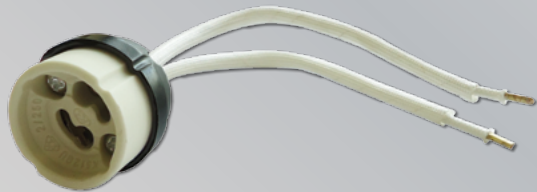

Double Insulated

Pre-wired with low voltage lampholder, GU10 lampholder option also included

Polished chrome

Brushed nickel

White

**Eterna**<sup>®</sup>  
Everyday Lighting For Professionals

**MAINS / LOW VOLTAGE CEILING DOWNLIGHT CONVERTERS**

- Pressed steel construction • Fitting is rated at 50W max
- Supplied with ceramic GU10 & GU5.3 lampholders
- Pre-wired with low voltage lampholder, GU10 lampholder option also included
- Hole cut out 70-140mm: replaces a wide range of outdated downlights
- Shallow profile: neat, unobtrusive solution
- Converts traditional mains R50, R64 and R80 downlight and eyeball dimensions to modern GU10 or low voltage lighting: allows use of modern light source without expensive repairs & decoration

Code	Colour	Wattage	IP Rating	Hole Cut Out Size	MOM / OPQ
CR80CR	Polished Chrome	50W Max	IP20	70mm -140mm	5 / 40
CR80SN	Brushed Nickel				
CR80WH	White				