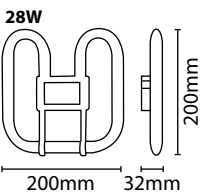

DD CFLNi LAMP

Standard size energy efficient compact fluorescent lamp used in many commercial & decorative luminaires

- Glass construction
- Not dimmable