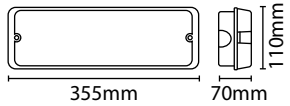

SEEMLED3M
EML3MISO
EML3NMISO
EMLED3M
EMLED3NM

	Open (Anti-Panic) Area 0.5 Lux minimum in central core				Escape Route (2m Wide) 1 Lux minimum along centre line			
Mounting Height	Transverse to Wall	Transverse to Transverse	Axial to Wall	Axial to Axial	Transverse to Wall	Transverse to Transverse	Axial to Wall	Axial to Axial
2.5m	3m	7m	3m	7.4m	2.3m	5.3m	2.7m	8m
3m	3m	7.8m	3.2m	7.8m	2.8m	6.7m	2.7m	8.2m
3.5m	3.3m	8.7m	3.2m	8.4m	3m	7.3m	2.5m	7.9m
4m	3.4m	9m	3.2m	9.1m	3.2m	7.7m	2.5m	7.8m