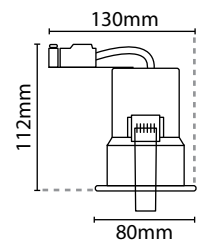

Eterna FIRE RANGE

 This luminaire is compatible with bulbs of the energy classes:

-  A++
-  A+
-  A
-  B
-  C
-  D
-  E

874/2012 

FIRE RATED GU10 DOWNLIGHTS

- Pressed steel construction
- This luminaire is compatible with bulbs of the energy classes: A++ to E
- Requires 1 x 240V GU10 lamp (not included)
- Fittings are rated at 50W max
- 3 way large terminal block with cable restraint for easy installation with ample space for loop in, loop out wiring
- Separately tested for 30, 60 and 90 minute ceiling types to meet standard BS476 Part 21
- Silicon bezel gasket seals against air permeability
- Twist and lock lamp retaining ring

• M.O.M: 1 / O.P.Q: 10

Code	Colour	Wattage
FIRECR	Polished Chrome	50W Max
FIRESN	Satin Nickel	

HOLE CUT OUT SIZE:
70mm