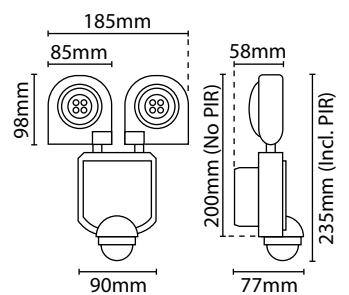

The lamps cannot be changed in the luminaire.

874/2012

**FOCUS LED FLOODLIGHTS / WITH PIR**

Modern, compact, aesthetically pleasing LED floodlights with highly adjustable directional lighting

- **10W:** horizontally and vertically adjustable spotlight
- **20W:** 2 horizontally and vertically, independently adjustable 10W spotlights
- Polycarbonate base with die-cast aluminum spotlight head(s)

**PIR VERSIONS:**

- Time on adjustment: 10 secs - 10 mins
- Lux level adjustments
- 140° detection angle
- 10 metre detection range

- **10W** = M.O.M: 1 / O.P.Q: 12
- **20W** = M.O.M: 1 / O.P.Q: 8

**Eterna**  
**LED**  
**2 YEAR**  
Warranty  
Subject to T&C's

Code	Version	Colour	Wattage	Colour Temp.	Lumens	Avg. Rated Life (Hrs)	IP Rating	Energy Rating
FOCUS10	Standard	Grey	10W	4200K	680 lm	25,000 hrs	IP54	A
FOCUS20	Standard	Grey	20W	4200K	1500 lm	25,000 hrs	IP54	A
FOCUS10PIR	140° PIR	Grey	10W	4200K	680 lm	25,000 hrs	IP54	A
FOCUS20PIR	140° PIR	Grey	20W	4200K	1500 lm	25,000 hrs	IP54	A

LAMP SPECIFICATIONS:	10W	20W
Lumens total flux	<b>680 lm</b>	<b>1500 lm</b>
Lumens 90° flux	<b>640 lm</b>	<b>1400 lm</b>
Rated Wattage	10W	20W
Rated luminous flux	680 lm	1360 lm
Nominal life time of the lamp	25,000 hrs	25,000 hrs
Colour temperature	4200K	4200K
Number of switching cycles before premature lamp failure	15,000	15,000
Warm-up time up to 60 % of the full light output	Instant full light	Instant full light
Dimmable	No	No
LED array dimensions (Ø)	29mm	29mm
Nominal beam angle	40°	100°
Rated power	10W	20W
Rated lamp lifetime	25,000 hrs	25,000 hrs
Lamp power factor	>5	>5
Lumen maintenance factor at end of nominal life	70%	70%
Starting time	0.17s	0.34s
Colour rendering	≥65	≥65
Colour consistency	Within 6 step Macadam ellipse	Within 6 step Macadam ellipse
Rated peak intensity	300cd	600cd
Rated beam angle	40°	100°
Voltage	240V	240V