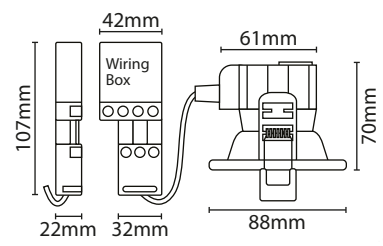

- Aluminium & polycarbonate construction
- Dimmable - for optimum dimming performance we recommend using a compatible LED dimmer
- Fire rated tested for individual 30, 60 and 90 min ceiling types
- Selectable colour temperature with warm, cool and daylight options
- Pre-wired with 20cm cable onto plug-in connector screw terminal block
- 4 terminal connector allows for loop in/out lighting circuits
- Silicon bezel seals against air permeability • 60° beam angle

PLEASE NOTE:
Due to the huge variety of dimmers in the market, dimming performance with all types cannot be guaranteed, compatibility should be tested before installation.

LED LAMP SPECIFICATIONS:

Luminaire lumens (with diffuser): Warm White, Cool White, Daylight White	670 lm 780 lm 700 lm
Lumens from chip (array): Warm White, Cool White, Daylight White	700 lm 800 lm 720 lm
Useful lumens (array): Warm White, Cool White, Daylight White	650 lm 750 lm 680 lm
Rated Wattage	8W
Rated luminous flux	650/750/680 lm
Nominal life time of the lamp	40,000 hrs
Colour temperature	3000/4000/6000K
Number of switching cycles before premature lamp failure	≥15,000
Warm-up time up to 60% of the full light output	Instant full light
Dimmable	Yes
Nominal beam angle	60°
Rated power	8W
Rated lamp lifetime	40,000 hrs
Lamp power factor	>0.8
Lumen maintenance factor at end of nominal life	≥0.70
Starting time	0.1s
Colour rendering	>0.8
Colour consistency	Within 6 step Macadam ellipse
Rated peak intensity	450cd
Rated beam angle	60°
Voltage / Frequency	240V~50/60Hz
Not suitable for accent lighting	

Code	Colour	Wattage	Colour Temp.	Lumens	Avg. Rated Life (Hrs)	IP Rating	Hole Cut Out Size	MOM / OPQ
IFIRELCSCR	Polished Chrome	8W	3000K	670 lm	40,000 hrs	IP65	76mm	1 / 40
IFIRELCSWH	White		4000K	780 lm				
			6000K	700 lm				
Accessories								
IFTCR	Polished Chrome Replacement Trim							1 / 200
IFTSN	Brushed Nickel Replacement Trim							
IFTWH	White Replacement Trim							