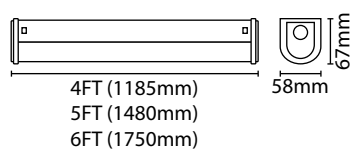

**5**  
Year Warranty

✓ IES Files

Earthed

BESA Box  
Compatible

Hole  
Knockouts

Gear tray  
retaining  
chains

**Eterna**<sup>®</sup>  
Everyday Lighting For Professionals

**STANDARD LED BATTENS**

- Pressed steel body and polycarbonate diffuser
- LED tray can be removed from the housing for easy installation
- 20mm knockout glands at each end for through wiring options
- BESA box mounting • Gear tray retaining straps
- Up to 106 lm/W

LED LAMP SPECIFICATIONS:	KBAT4	KBAT5	KBAT6
Luminaire lumens (with diffuser)	<b>1800 lm</b>	<b>2400 lm</b>	<b>3400 lm</b>
Lumens from chip (no diffuser)	<b>2300 lm</b>	<b>2800 lm</b>	<b>4000 lm</b>
Useful lumens	<b>1700 lm</b>	<b>2300 lm</b>	<b>3300 lm</b>
Rated Wattage	18W	24W	32W
Rated luminous flux	1700 lm	2300 lm	3300 lm
Nominal life time of the lamp	30,000 hrs	30,000 hrs	30,000 hrs
Colour temperature	4000K	4000K	4000K
Number of switching cycles before premature lamp failure	15,000	15,000	15,000
Warm-up time up to 60% of the full light output	Instant full light	Instant full light	Instant full light
Dimmable	No	No	No
Nominal beam angle	120°	120°	120°
Rated power	18W	24W	32W
Rated lamp lifetime	30,000 hrs	30,000 hrs	30,000 hrs
Displacement factor	0.94	0.96	0.96
Lumen maintenance factor at end of nominal life	>0.7	>0.7	>0.7
Starting time	<0.1	<0.5	<0.5
Colour rendering	>80	>80	>80
Colour consistency	Within a six step Macadam ellipse	Within a six step Macadam ellipse	Within a six step Macadam ellipse
Rated peak intensity	506cd	624cd	702cd
Rated beam angle	120°	120°	120°
Voltage / Frequency	240V~50Hz	240V~50Hz	240V~50Hz
Lumen efficacy	100 lm / W	100 lm / W	106 lm / W

Code	Length	Wattage	Colour Temp.	Lumens	Avg. Rated Life (Hrs)	IP Rating	MOM / OPQ
KBAT4	4ft	18W	4000K	1800 lm	30,000 hrs	IP20	1 / 6
KBAT5	5ft	24W		2400 lm			
KBAT6	6ft	32W		3400 lm			

This product contains a Light Source of Energy Efficiency Class E