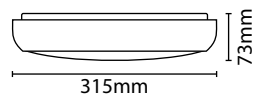

Eterna®
Everyday Lighting For Professionals

LED LAMP SPECIFICATIONS:	
Luminaire lumens (with diffuser): Warm White, Cool White, Daylight White	1560 lm 1670 lm 1600 lm
Lumens from chip (array): Warm White, Cool White, Daylight White	1760 lm 1880 lm 1800 lm
Useful lumens (array): Warm White, Cool White, Daylight White	1400 lm 1500 lm 1440 lm
Rated Wattage	14W
Rated luminous flux	1400/1500/1440 lm
Nominal life time of the lamp	50,000 hrs
Colour temperature	3000/4200/6000K
Number of switching cycles before premature lamp failure	≥15,000
Warm-up time up to 60% of the full light output	Instant full light
Dimmable	No
Nominal beam angle	120°
Rated power	14W
Rated lamp lifetime	50,000 hrs
Displacement factor	≥0.8
Lumen maintenance factor at end of nominal life	≥0.8
Starting time	Instant full light
Colour rendering	≥80 Ra
Colour consistency	Within 6 step Macadam ellipse
Rated peak intensity	445cd
Rated beam angle	120°
Voltage / Frequency	240V~50Hz
Lumen efficacy: 111/119/114 lm / W	
This product contains a Light Source of Energy Efficiency Class E	
Not suitable for accent lighting	

- LED
- 5 Year Warranty
- Emergency Product
- Li-Ion Battery
- IP65
- IK10
- Colour Temp. Selectable
- Microwave Sensor
- ✓ IES Files
- Double Insulated
- BESA Box Compatible

COLOUR TEMPERATURE SELECTABLE CIRCULAR 14W LED CEILING/WALL LIGHTS

- Polycarbonate diffuser
- Hinged LED array • Push fit terminal block
- All fittings come with a white full trim
- Colour temperature selectable - options of 3000K, 4200K & 6000K easily set by a dip switch on the driver
- Enclosure rated as IK10 for impact resistance
- Central BESA box mounting option on the base

LI-ION EMERGENCY VERSIONS: