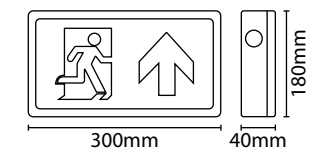

5 Year Warranty

LiFePO4 Battery

Hole Knockouts

Eterna[®]
Everyday Lighting For Professionals

LiFePO4 COMPACT EMERGENCY LED EXIT BOX

- Steel construction • Push fit terminals
- LED charge light and battery test button
- 3 hour maintained mode as standard which can also be configured for non maintained operation
- Facility for remote switching
- Full range of interchangeable polycarbonate ISO 7010 legends available, comes complete with up arrow legend
- Diffuser on base: for added downward illumination of escape route
- Battery - LiFePO4 3.2V 1500mAh
- Battery 5 year warranty - Replacement battery code: EB17

Code	Wattage	Avg. Rated Life (Hrs)	IP Rating	Viewing Distance	MOM / OPQ
KEXIT3MLI	4W	30,000 hrs	IP20	29m	1 / 20
Accessories					
VECOISOD	Down Arrow ISO 7010 Legend				
VECOISOL	Left Arrow ISO 7010 Legend				1 / 20
VECOISOR	Right Arrow ISO 7010 Legend				