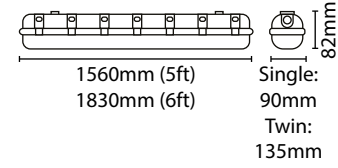

Single

Twin Shown

Emergency strip

Push fit terminal block

Gear tray retaining strap

LED WEATHERPROOF IP65 BATTENS

This range is quick and easy to install due to "loop in & out" push fit connectors and features an IK10 "anti-drop" diffuser

LED LAMP SPECIFICATIONS:	5ft Single	5ft Twin	6ft Single	6ft Twin
Luminaire lumens (with diffuser)	3180 lm	6020 lm	3680 lm	6980 lm
Lumens from chip (no diffuser)	3600 lm	6840 lm	4120 lm	7940 lm
Useful lumens	3050 lm	5815 lm	3505 lm	6720 lm
Rated Wattage	30W	58W	35W	68W
Rated luminous flux	3050 lm	5815 lm	3505 lm	6720 lm
Nominal life time of the lamp	40,000 hrs	40,000 hrs	40,000 hrs	40,000 hrs
Colour temperature	4000K	4000K	4000K	4000K
Number of switching cycles before premature lamp failure	≥15,000	≥15,000	≥15,000	≥15,000
Warm-up time up to 60% of the full light output	Instant full light	Instant full light	Instant full light	Instant full light
Dimmable	No	No	No	No
Nominal beam angle	120°	120°	120°	120°
Rated power	30W	58W	35W	68W
Rated lamp lifetime	40,000 hrs	40,000 hrs	40,000 hrs	40,000 hrs
Lamp power factor	>0.9	>0.9	>0.9	>0.9
Lumen maintenance factor at end of nominal life	≥0.70	≥0.70	≥0.70	≥0.70
Starting time	<0.1s	<0.1s	<0.1s	<0.1s
Colour rendering	≥80	≥80	≥80	≥80
Colour consistency	Within a six step Macadam ellipse	Within a six step Macadam ellipse	Within a six step Macadam ellipse	Within a six step Macadam ellipse
Rated peak intensity	720cd	1510cd	840cd	1610cd
Rated beam angle	120°	120°	120°	120°
Voltage / Frequency	240V~50Hz	240V~50Hz	240V~50Hz	240V~50Hz
Lumen efficacy	106 lm / W	104 lm / W	105 lm / W	103 lm / W