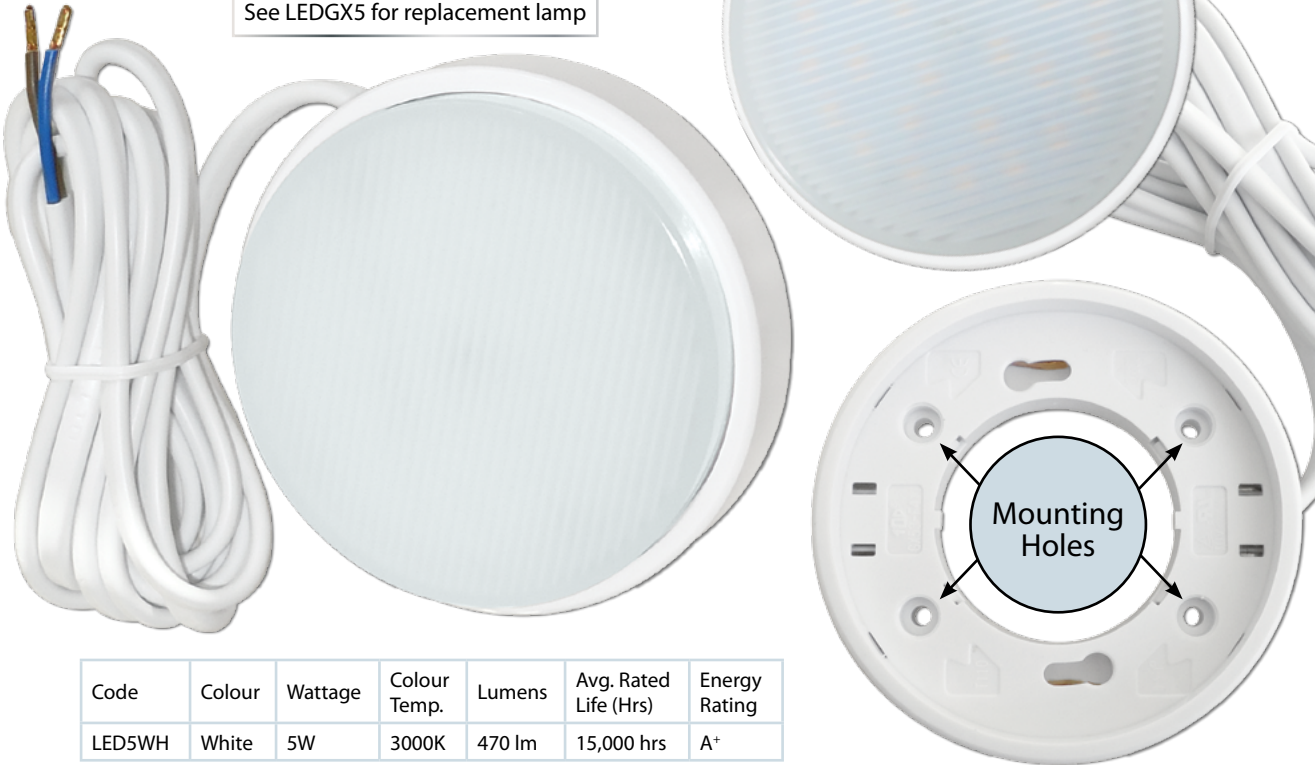

5W GX53 LED LOW ENERGY UNDER CABINET FITTING

Superb energy efficient and long life alternative to standard fluorescent GX53 downlights.

- Requires 1 x 5W LED GX53 (included). Fitting is rated at 5W max
- This luminaire is compatible with bulbs of the energy classes: A++ to E and is sold with a bulb of the energy class: A+
- Polycarbonate construction
- Crisp, bright illumination with instant start
- Bright, even, shadow free, light distribution
- Dedicated low energy light source
- Output visually similar to 11W CFLi
- Complete with 2 metres of mains lead cable
- Surface mounted
- Eterna 2 year warranty

• M.O.M: 1 / O.P.Q: 50

LED Lamp Included
See LEDGX5 for replacement lamp

Code	Colour	Wattage	Colour Temp.	Lumens	Avg. Rated Life (Hrs)	Energy Rating
LED5WH	White	5W	3000K	470 lm	15,000 hrs	A+

Eterna LED5WH
Energy class: **A+**
5 kWh/1000h

Eterna LED5WH

This luminaire is compatible with bulbs of the energy classes:

This luminaire is sold with a bulb of the energy class: **A+**

874/2012

LED LAMP SPECIFICATIONS:

Lumens total flux	470 lm
Rated Wattage	5W
Rated luminous flux	470 lm
Nominal life time of the lamp	15,000 hrs
Colour temperature	3000K
Number of switching cycles before premature lamp failure	15,000
Warm-up time up to 60 % of the full light output	Instant full light
Dimmable	No
Lamp dimensions (H/Ø)	25 x 74mm
Nominal beam angle	>120°
Rated power	5W
Rated lamp lifetime	15,000 hrs
Lamp power factor	0.5
Lumen maintenance factor at end of nominal life	70%
Starting time	<0.5s
Colour rendering	80
Colour consistency	Within 6 step Macadam ellipse
Rated beam angle	>120°
Cap type	GX53
Voltage / Frequency	240V~50Hz