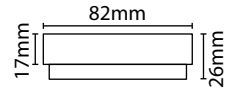

• M.O.M: 1 / O.P.Q: 50

LED Lamp Included
See LEDGX5 for replacement lamp

Code	Colour	Wattage	Colour Temp.	Lumens	Avg. Rated Life (Hrs)	Energy Rating
LED5WH	White	5W	3000K	470 lm	15,000 hrs	A+

Eterna LED5WH
Energy class: **A+**
5 kWh/1000h

Eterna LED5WH

This luminaire is compatible with bulbs of the energy classes:

This luminaire is sold with a bulb of the energy class: **A+**

874/2012

LED LAMP SPECIFICATIONS:

Lumens total flux	470 lm
Rated Wattage	5W
Rated luminous flux	470 lm
Nominal life time of the lamp	15,000 hrs
Colour temperature	3000K
Number of switching cycles before premature lamp failure	15,000
Warm-up time up to 60 % of the full light output	Instant full light
Dimmable	No
Lamp dimensions (H/Ø)	25 x 74mm
Nominal beam angle	>120°
Rated power	5W
Rated lamp lifetime	15,000 hrs
Lamp power factor	0.5
Lumen maintenance factor at end of nominal life	70%
Starting time	<0.5s
Colour rendering	80
Colour consistency	Within 6 step Macadam ellipse
Rated beam angle	>120°
Cap type	GX53
Voltage / Frequency	240V~50Hz