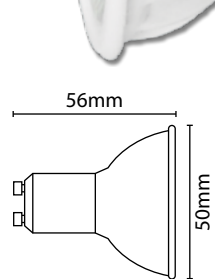

Code	Wattage	Cap Type	Colour Temp.	Lumens	Beam Angle	Avg. Rated Life (Hrs)	Energy Rating
LWAF280WW	4W	GU10	2700K	280 lm	105°	15,000 hrs	A+
320LWAFWW			3000K	320 lm			
340LWAFCW	5000K		340 lm	100°			
500LWAFWW	6W		3000K	500 lm			
520LWAFCW			5000K	520 lm			

SPECIFICATIONS:	LWAF280WW	320LWAFWW	340LWAFCW	500LWAFWW	520LWAFCW
Lumens total flux	280 lm	320 lm	340 lm	500 lm	520 lm
Lumens 120° flux	230 lm	240 lm	250 lm	420 lm	430 lm
Rated Wattage	4W	4W	4W	6W	6W
Rated luminous flux	230 lm	240 lm	250 lm	420 lm	430 lm
Nominal life time of the lamp	15,000 hrs	15,000 hrs	15,000 hrs	15,000 hrs	15,000 hrs
Colour temperature	2700K	3000K	5000K	3000K	5000K
Number of switching cycles before premature lamp failure	7500	≥7500	≥7500	7500	7500
Warm-up time up to 60 % of the full light output	Instant full light	Instant full light	Instant full light	Instant full light	Instant full light
Dimmable	No	No	No	No	No
Lamp dimensions (L/Ø)	57 x 50mm	56 x 50mm	56 x 50mm	56 x 50mm	56 x 50mm
Nominal beam angle	105°	100°	100°	100°	100°
Rated power	4W	4W	4W	6W	6W
Rated lamp lifetime	15,000 hrs	15,000 hrs	15,000 hrs	15,000 hrs	15,000 hrs
Lamp power factor	0.4	0.4	0.4	0.5	0.5
Lumen maintenance factor at end of nominal life	70%	70%	70%	70%	70%
Starting time	<0.5s	<0.5s	<0.5s	<0.5s	<0.5s
Colour rendering	>80	>80	>80	>80	>80
Colour consistency	Within 6 step Macadam ellipse	Within 6 step Macadam ellipse	Within 6 step Macadam ellipse	Within 6 step Macadam ellipse	Within 6 step Macadam ellipse
Rated peak intensity	115cd	130cd	135cd	220cd	220cd
Rated beam angle	105°	100°	100°	100°	100°
Cap type	GU10	GU10	GU10	GU10	GU10
Voltage	240V	240V	240V	240V	240V

Not suitable for accent lighting