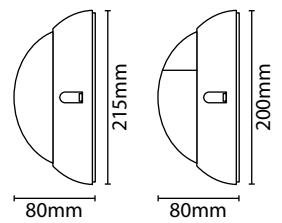

ENERGY

Eterna Lighting LTD MINIEYE

A

6 kWh / 1000h

ENERGY

Eterna Lighting LTD MINIFULL

A+

6 kWh / 1000h

LAMP SPECIFICATIONS:	MINIFULL	MINIEYE
Lumens total flux	380 lm	330 lm
Lumens 120° flux	340 lm	300 lm
Rated Wattage	6W	6W
Rated luminous flux	380 lm	330 lm
Nominal life time of the lamp	35,000 hrs	35,000 hrs
Colour temperature	4200K	4200K
Number of switching cycles before premature lamp failure	≥15,000	≥15,000
Warm-up time up to 60 % of the full light output	Instant full light	Instant full light
Dimmable	No	No
LED array dimensions	Ø: 150mm	L: 150 x H: 115mm
Nominal beam angle	120°	120°
Rated power	6W	6W
Rated lamp lifetime	35,000 hrs	35,000 hrs
Lamp power factor	>0.8	>0.8
Lumen maintenance factor at end of nominal life	≥0.70	≥0.70
Starting time	<0.1s	<0.1s
Colour rendering	≥80	≥80
Colour consistency	Within 6 step Macadam ellipse	Within 6 step Macadam ellipse
Rated peak intensity	140cd	120cd
Rated beam angle	120°	120°
Voltage	240V	240V

Code	Diffuser	Colour	Wattage	Colour Temp.	Lumens	Avg. Rated Life (Hrs)	IP Rating	UK Energy Rating
MINIFULLBK	Standard	Black	6W	4200K	380 lm	35,000 hrs	IP66	A+
MINIFULLWH		White						
MINIEYEBK	Eyelid	Black	6W	4200K	330 lm	35,000 hrs	IP66	A
MINIEYEW		White						

*Subject to terms & conditions

Not suitable for accent lighting