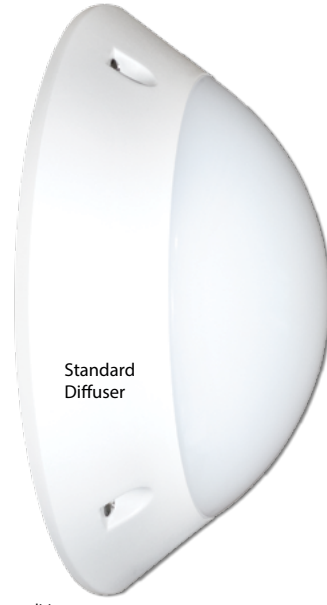

Discrete range of robustly constructed amenity lights offering reliability, style and performance for open access areas.

PERFECT FOR PATHWAY ILLUMINATION, GARDENS, PORCHES & STAIRCASES

MINI LED AMENITY FITTINGS

Long life, energy efficient utility fitting perfect for domestic or commercial settings including pathway illumination, gardens and porches, staircases and many more.

- Polycarbonate construction
- Multiple low power LED array & optically optimised diffuser: ensures a soft, even lighting effect with no degradation of light output
- Instant start to full illumination level
- Stainless steel screws
- 4200K colour temperature: for bright neutral white appearance
- IP66 ceiling or wall mounted: giving versatile fixing options suitable for bathroom, internal and external use

6 kWh / 1000h

LAMP SPECIFICATIONS:	MINIFULL	MINIEYE
Lumens total flux	380 lm	330 lm
Lumens 120° flux	340 lm	300 lm
Rated Wattage	6W	6W
Rated luminous flux	380 lm	330 lm
Nominal life time of the lamp	35,000 hrs	35,000 hrs
Colour temperature	4200K	4200K
Number of switching cycles before premature lamp failure	≥15,000	≥15,000
Warm-up time up to 60 % of the full light output	Instant full light	Instant full light
Dimmable	No	No
LED array dimensions	Ø: 150mm	L: 150 x H: 115mm
Nominal beam angle	120°	120°
Rated power	6W	6W
Rated lamp lifetime	35,000 hrs	35,000 hrs
Lamp power factor	>0.8	>0.8
Lumen maintenance factor at end of nominal life	≥0.70	≥0.70
Starting time	<0.1s	<0.1s
Colour rendering	≥80	≥80
Colour consistency	Within 6 step Macadam ellipse	Within 6 step Macadam ellipse
Rated peak intensity	140cd	120cd
Rated beam angle	120°	120°
Voltage	240V	240V

Code	Diffuser	Colour	Wattage	Colour Temp.	Lumens	Avg. Rated Life (Hrs)	IP Rating	UK Energy Rating
MINIFULLBK	Standard	Black	6W	4200K	380 lm	35,000 hrs	IP66	A+
MINIFULLWH		White						
MINIEYEBK	Eyelid	Black	6W	4200K	330 lm	35,000 hrs	IP66	A
MINIEYEW		White						