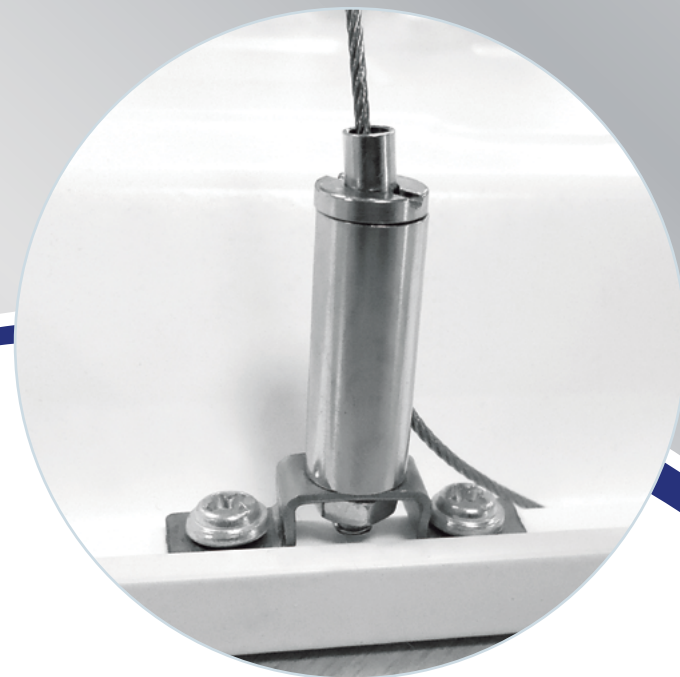

### SUSPENSION PACK FOR LED PANELS

- LED panels can be recessed in the ceiling or suspended from wires using this suspension pack
- PANSUSKIT cable length: 2m
- Pack contents: 4 x wall plugs, 4 x screws, 4 x suspension wire assemblies, 8 x mounting bracket screws
- PANSUSKIT is compatible with all Eterna 600x600 LED panels except 600P4KTPU

• M.O.M: 1 / O.P.Q: 100

Code	Colour
PANSUSKIT	Chrome