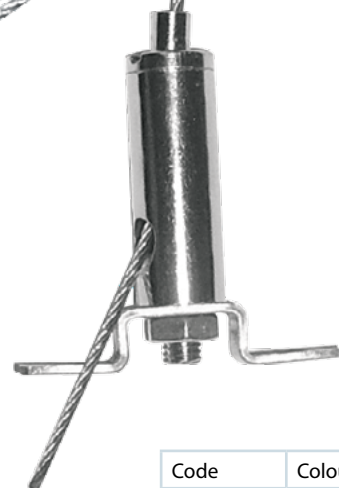

### SUSPENSION PACK FOR LED PANELS

- LED panels can be recessed in the ceiling or suspended from wires using this suspension pack
- PANSUSKIT cable length: 2m
- Pack contents: 4 x wall plugs, 4 x screws, 4 x suspension wire assemblies, 8 x mounting bracket screws
- PANSUSKIT is compatible with all Eterna 600x600 LED panels except 600P4KTPU

• M.O.M: 1 / O.P.Q: 100

Code	Colour
PANSUSKIT	Chrome