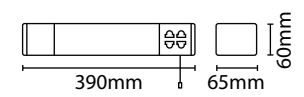

2019/2015

ENERGY

Eterna Lighting Ltd
SH1844DVO

A
B
C
D
E
F
G

18
kWh/1000h

2019/2015

Optional fit
chrome effect
trims included

18W LOW ENERGY DUAL VOLTAGE SHAVER LIGHT

Code	Wattage	Colour Temp.	Lumens	Avg. Rated Life (Hrs)	Fitting IP Rating	Socket IP Rating	MOM / OPQ
SH1844DVO	18W	3500K	380 lm	10,000 hrs	IP44	IP21	5 / 10

LAMP SPECIFICATIONS:	
Luminaire lumens (with diffuser)	380 lm
Lumens from lamp (no diffuser)	1216 lm
Useful lumens (array)	360 lm
Rated Wattage	18W
Rated luminous flux	360 lm
Nominal life time of the lamp	10,000 hrs
Colour temperature	3500K
Rated Lamp Lumen Maintenance	2000 hrs: 85% 4000 hrs: 78% 8000 hrs: 75%
Rated Survival Factors	2000 hrs: 98% 4000 hrs: 90% 8000 hrs: >50%
Dimmable	No
Lamp dimensions	226 x 43mm
Cap type	2G11
Lamp Mercury content to an accuracy of 0.1mg	<2.5mg
Ambient temperature required to achieve maximum luminous flux	25°C
Colour rendering	≥80
Ballast EEL	A2
Voltage / Frequency	240V~50Hz
Lumen efficacy: 67 lm / W	
This product contains a Light Source of Energy Efficiency Class G	
Not suitable for accent lighting	