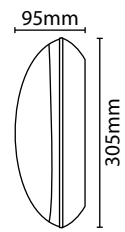

- Polycarbonate / ABS construction
- Stainless steel screws
- IP66 ceiling or wall mounted
- Multiple low power LED array & optically optimised diffuser: ensures a soft, even lighting effect with no degradation of light output
- 4200K colour temperature: for bright neutral white appearance

Code	Colour	Diffuser	Wattage	Colour Temp.	Lumens	Avg. Rated Life (Hrs)	IP / IK Rating	MOM / OPQ
<b>Standard</b>								
SHFULLBK	Black	Full	12W	4200K	800 lm	25,000 hrs	IP66 IK08	1 / 10
SHFULLWH	White							
SHEYEBK	Black	Eyelid	12W	4200K	800 lm	25,000 hrs	IP66 IK08	1 / 10
SHEYEWH	White							
<b>Microwave</b>								
SHFULLMWBK	Black	Full	12W	4200K	800 lm	25,000 hrs	IP66 IK08	1 / 10
SHFULLMWWH	White							
SHEYEMWBK	Black	Eyelid	12W	4200K	800 lm	25,000 hrs	IP66 IK08	1 / 10

LAMP SPECIFICATIONS:	SHFULL	SHEYE
Lumens total flux	<b>800 lm</b>	<b>800 lm</b>
Lumens 120° flux	<b>730 lm</b>	<b>730 lm</b>
Rated Wattage	12W	12W
Rated luminous flux	730 lm	730 lm
Nominal life time of the lamp	25,000 hrs	25,000 hrs
Colour temperature	4200K	4200K
Number of switching cycles before premature lamp failure	>15,000	>15,000
Warm-up time up to 60 % of the full light output	Instant full light	Instant full light
Dimmable	No	No
Lamp dimensions	Ø 140mm	L: 180 x H: 77mm
Nominal beam angle	120°	120°
Rated power	12W	12W
Rated lamp lifetime	25,000 hrs	25,000 hrs
Lamp power factor	>0.93	>0.93
Lumen maintenance factor at end of nominal life	≥70%	≥70%
Starting time	<0.1s	<0.1s
Colour rendering	≥80%	≥80%
Colour consistency	Within 6 step Macadam ellipse	Within 6 step Macadam ellipse
Rated peak intensity	480cd	480cd
Rated beam angle	120°	120°