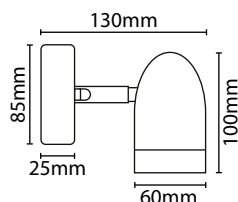

Eterna®
Everyday Lighting For Professionals

ALUMINIUM LED WALL SPOT LIGHT

- Aluminium construction & frosted glass lens
- Integrated driver and LED light source
- Fully adjustable head

Code	Wattage	Colour Temp.	Lumens	Avg. Rated Life (Hrs)	IP Rating	MOM / OPQ
SPOTLEDWAL	4.3W	4000K	240 lm	30,000 hrs	IP44	1 / 12