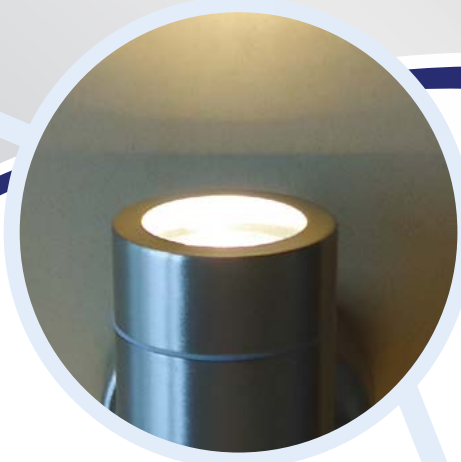

1
Year Warranty

IP44

Earthed

SSWLTWIN

SSWLSING

Eterna[®]
Everyday Lighting For Professionals

STAINLESS STEEL WALL LIGHTS

- Requires: 1 x 35W max. GU10 Halogen 240V OR 1 x 7W max. GU10 LED 240V lamp per lampholder (not included)
- Stainless steel construction
- Modern attractive design
- Easy lamp change
- Fully adjustable head (SSWLDIR only)

LED lamp not included

SSWLDIR

LED LAMP NOT INCLUDED
Pictures are for illustrative purposes only

Code	Version	Wattage	IP Rating	MOM / OPQ
SSWLSING	Single Up Or Down Lighting	35W Max / (7W Max LED)	IP44	1 / 12
SSWLTWIN	Twin Up & Down Lighting			
SSWLDIR	Single Directional Lighting			