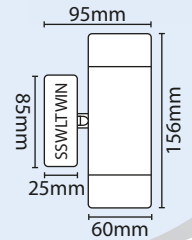

1
Year Warranty

IP44

Earthed

SSWLTWIN

SSWLSING

Eterna[®]
Everyday Lighting For Professionals

STAINLESS STEEL WALL LIGHTS

- Requires: 1 x 35W max. GU10 Halogen 240V OR 1 x 7W max. GU10 LED 240V lamp per lampholder (not included)
- Stainless steel construction
- Modern attractive design
- Easy lamp change
- Fully adjustable head (SSWLDIR only)

LED lamp not included

SSWLDIR

LED LAMP NOT INCLUDED
Pictures are for illustrative purposes only

Code	Version	Wattage	IP Rating	MOM / OPQ
SSWLSING	Single Up Or Down Lighting	35W Max / (7W Max LED)	IP44	1 / 12
SSWLTWIN	Twin Up & Down Lighting			
SSWLDIR	Single Directional Lighting			