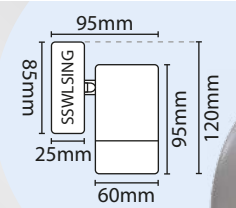

1
Year Warranty

IP44

Earthed

SSWLTWIN

SSWLSING

Eterna[®]
Everyday Lighting For Professionals

STAINLESS STEEL WALL LIGHTS

- Requires: 1 x 35W max. GU10 Halogen 240V OR 1 x 7W max. GU10 LED 240V lamp per lampholder (not included)
- Stainless steel construction
- Modern attractive design
- Easy lamp change
- Fully adjustable head (SSWLDIR only)

LED lamp not included

SSWLDIR

LED LAMP NOT INCLUDED
Pictures are for illustrative purposes only

Code	Version	Wattage	IP Rating	MOM / OPQ
SSWLSING	Single Up Or Down Lighting	35W Max / (7W Max LED)	IP44	1 / 12
SSWLTWIN	Twin Up & Down Lighting			
SSWLDIR	Single Directional Lighting			