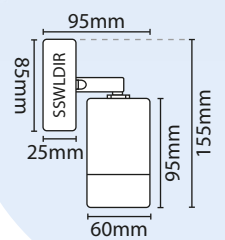

1
Year Warranty

IP44

Earthed

SSWLTWIN

SSWLSING

Eterna[®]
Everyday Lighting For Professionals

STAINLESS STEEL WALL LIGHTS

- Requires: 1 x 35W max. GU10 Halogen 240V OR 1 x 7W max. GU10 LED 240V lamp per lampholder (not included)
- Stainless steel construction
- Modern attractive design
- Easy lamp change
- Fully adjustable head (SSWLDIR only)

LED lamp not included

SSWLDIR

LED LAMP NOT INCLUDED
Pictures are for illustrative purposes only

Code	Version	Wattage	IP Rating	MOM / OPQ
SSWLSING	Single Up Or Down Lighting	35W Max / (7W Max LED)	IP44	1 / 12
SSWLTWIN	Twin Up & Down Lighting			
SSWLDIR	Single Directional Lighting			