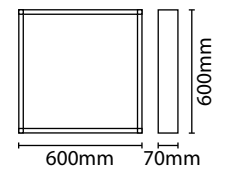

Code	Colour
SURFACEMK	White