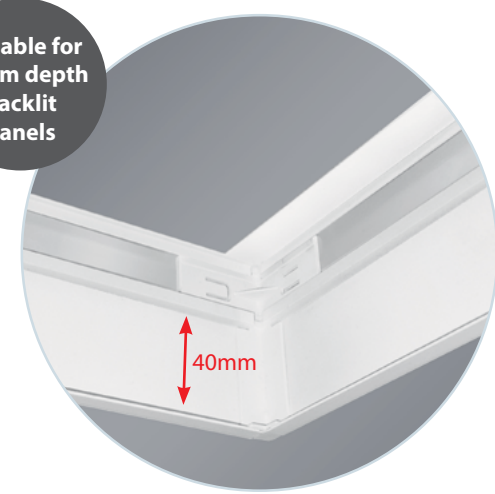

Panels easily click together

Use a screwdriver to unhook panel latch

Suitable for 40mm depth backlit panels

### SCREWLESS SURFACE MOUNT KIT

- LED panels can be surface mounted using this surface mount kit
- SURFACEMK is compatible with all Eterna 600x600 LED panels
- Suitable for LED panels with a depth of up to 40mm