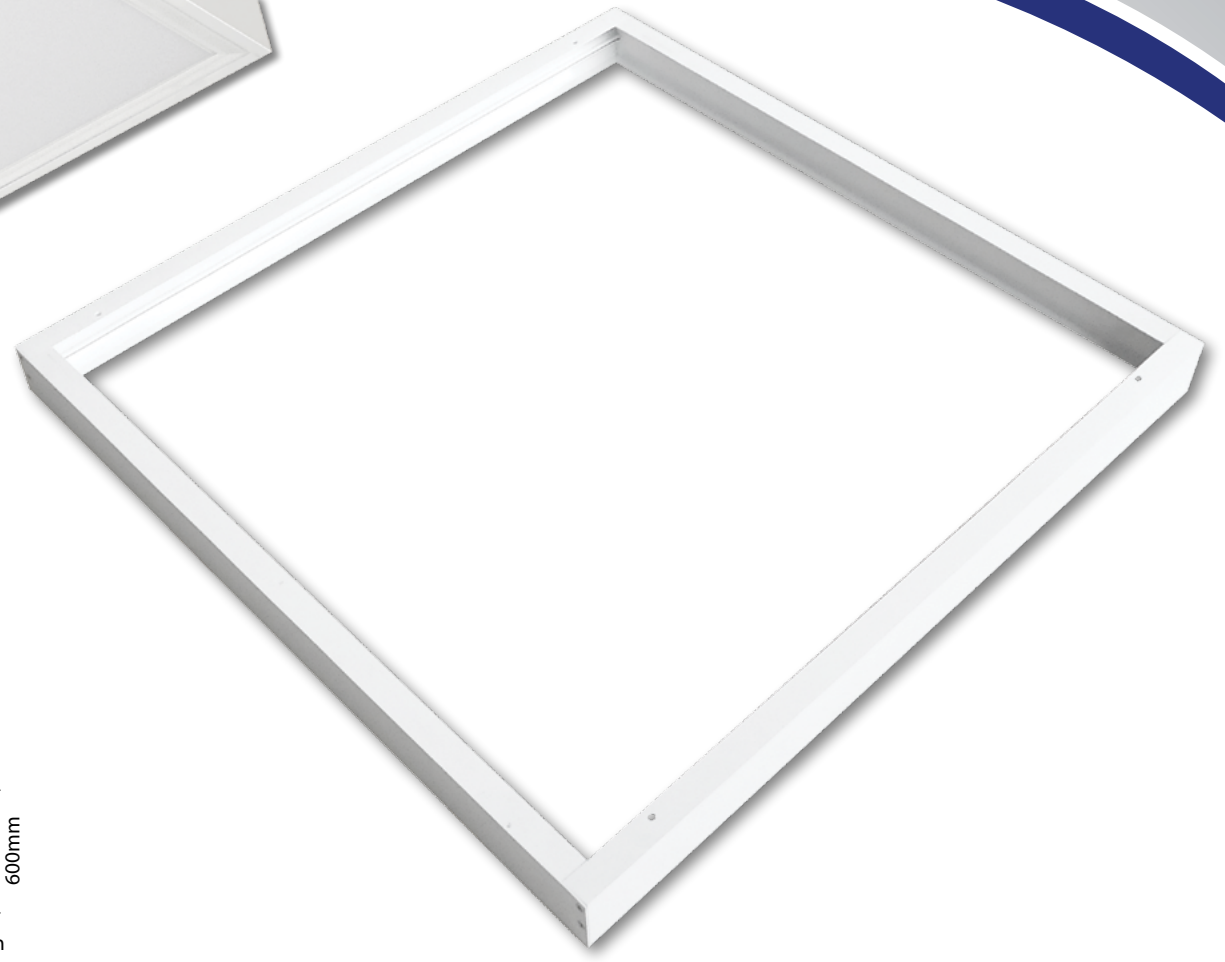

SURFMK
Surface mounting kit
(supplied in kit form)

**SURFACE MOUNTING KIT FOR
600x600mm LED PANEL LIGHTS**

- To enable surface mounting of 600x600mm panel lights
- Aluminium construction
- M.O.M: 1 / O.P.Q: 20

Code	Colour
SURFMK	White