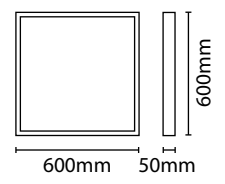

SURFMK
Surface mounting kit
(supplied in kit form)

**SURFACE MOUNTING KIT FOR
600x600mm LED PANEL LIGHTS**

- To enable surface mounting of 600x600mm panel lights
- Aluminium construction
- M.O.M: 1 / O.P.Q: 20