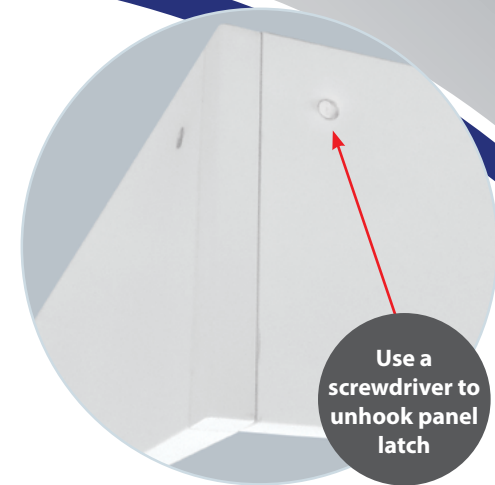

SURFMK12 shown with LED panel

Panels easily click together

Use a screwdriver to unhook panel latch

Suitable for 40mm depth panels

SURFMK12 in kit form

SURFACE MOUNTING KIT FOR 1200X600 PANEL

Simple accessory to transform a recessed LED Panel to a surface mounted LED panel

- SURFMK12 is compatible with Eterna Lighting 1200 x 600mm LED panels
- Suitable for LED panels with a depth of up to 40mm

Code	Colour	MOM / OPQ
SURFMK12	White	1 / 20