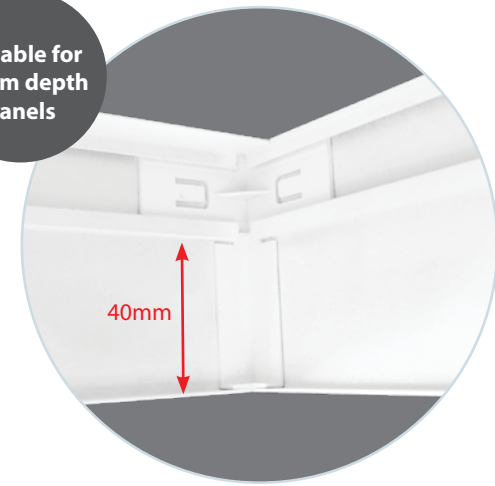

SURFMK12 shown with LED panel

Panels easily click together

Use a screwdriver to unhook panel latch

Suitable for 40mm depth panels

SURFMK12 in kit form

SURFACE MOUNTING KIT FOR 1200X600 PANEL

Simple accessory to transform a recessed LED Panel to a surface mounted LED panel

- SURFMK12 is compatible with Eterna Lighting 1200 x 600mm LED panels
- Suitable for LED panels with a depth of up to 40mm

Code	Colour	MOM / OPQ
SURFMK12	White	1 / 20