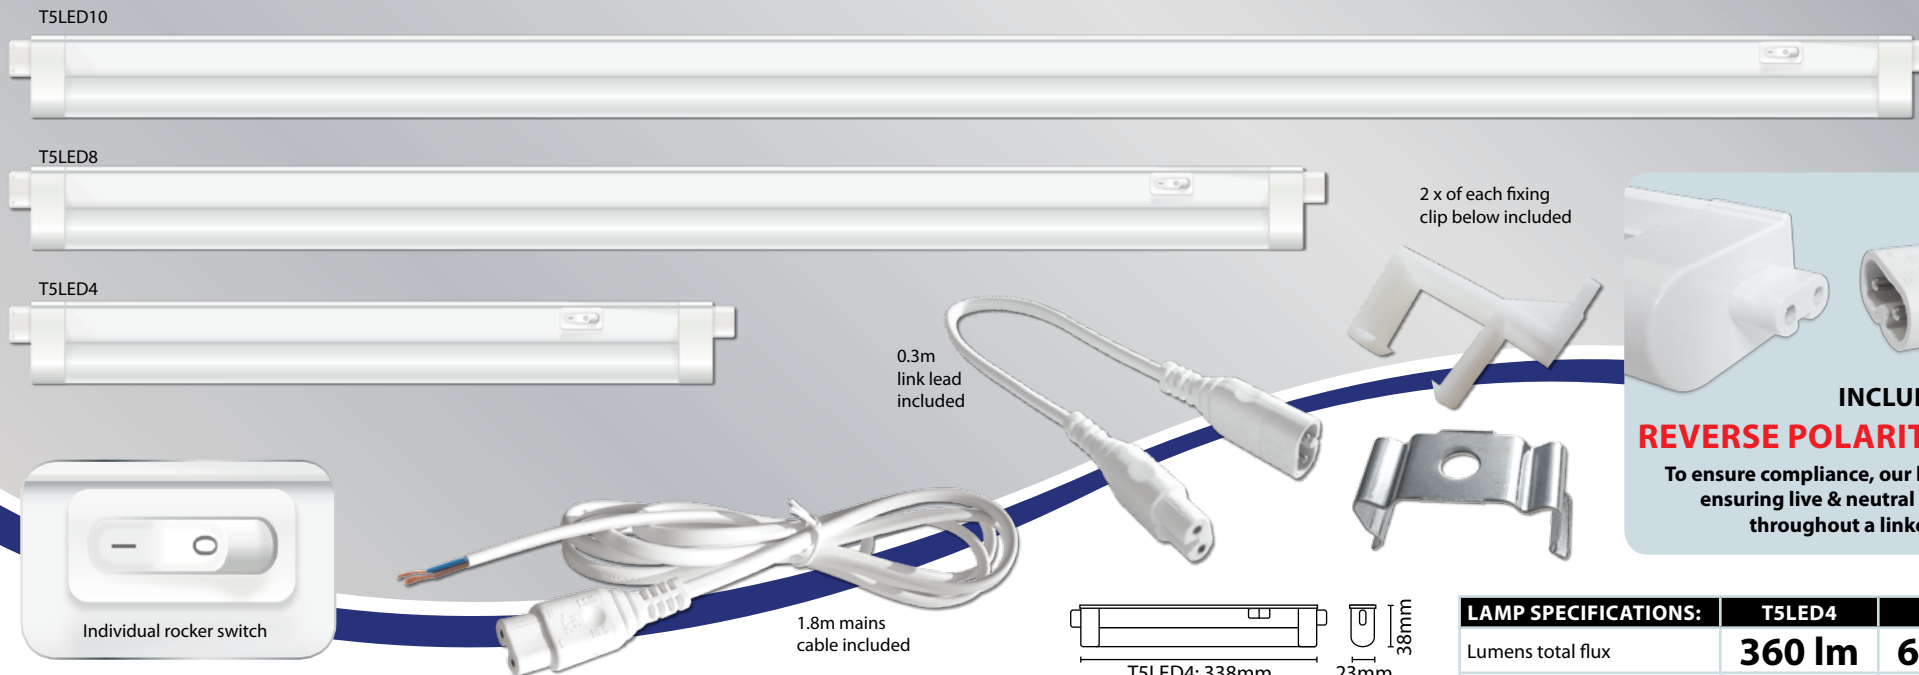

Perfect for under cabinet domestic applications and maximum flexibility from a range of different length link leads.

2 x of each fixing clip below included

INCLUDES
REVERSE POLARITY PROTECTION
To ensure compliance, our link system is polarised ensuring live & neutral cannot be reversed throughout a linked installation

LINKABLE LED STRIP LIGHTS

Long life, energy efficient alternative to traditional fluorescent under cabinet lights.

- Superb light output and lighting effect: low power consumption with enhanced life expectancy
- 1.8m mains lead with 0.3m link lead: linkable with up to 5 other fittings
- To ensure compliance, our link system is polarised ensuring live & neutral cannot be reversed throughout a linked installation
- Optically optimised diffuser: ensures a soft diffused light with no degradation of light output
- Polycarbonate construction
- 3000K warm colour temperature: offering a pleasing lighting appearance
- See product codes NL1WH for additional link lead
- Rocker switch