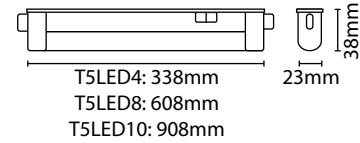

Perfect for under cabinet domestic applications and maximum flexibility from a range of different length link leads.

2 x of each fixing clip below included

INCLUDES
REVERSE POLARITY PROTECTION
To ensure compliance, our link system is polarised ensuring live & neutral cannot be reversed throughout a linked installation

- **T5LED4 / T5LED8** = M.O.M: 1 / O.P.Q: 40
- **T5LED10** = M.O.M: 1 / O.P.Q: 30
- **Link Lead** = M.O.M: 5 / O.P.Q: 200

Additional link lead available (NL1WH)

Code	Colour	Wattage	Colour Temp.	Lumens	Avg. Rated Life (Hrs)
T5LED4	White	4W	3000K	360 lm	25,000 hrs
T5LED8		8W		680 lm	
T5LED10		10W		900 lm	
NL1WH	1m Link Lead				

PERFECT FOR UNDER CABINET DOMESTIC APPLICATIONS

LAMP SPECIFICATIONS:	T5LED4	T5LED8	T5LED10
Lumens total flux	360 lm	680 lm	900 lm
Lumens 120° flux	335 lm	632 lm	837 lm
Rated Wattage	4W	8W	10W
Rated luminous flux	335 lm	632 lm	837 lm
Nominal life time of the lamp	25,000 hrs	25,000 hrs	25,000 hrs
Colour temperature	3000K	3000K	3000K
Number of switching cycles before premature lamp failure	12,500	12,500	12,500
Warm-up time up to 60 % of the full light output	Instant full light	Instant full light	Instant full light
Dimmable	No	No	No
Lamp dimensions (L)	338mm	608mm	908mm
Nominal beam angle	120°	120°	120°
Rated power	4W	8W	10W
Rated lamp lifetime	25,000 hrs	25,000 hrs	25,000 hrs
Lamp power factor	>0.4	>0.5	>0.5
Lumen maintenance factor at end of nominal life	70%	70%	70%
Starting time	<0.5s	<0.5s	<0.5s
Colour rendering	≥80%	≥80%	≥80%
Colour consistency	Within 6 step Macadam ellipse	Within 6 step Macadam ellipse	Within 6 step Macadam ellipse
Rated peak intensity	108cd	204cd	270cd
Rated beam angle	120°	120°	120°
Voltage	230V	230V	230V