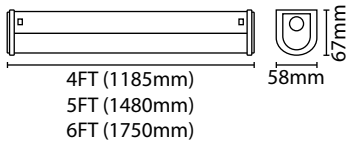

5
Year Warranty

✓ IES Files

Earthed

BESA Box Compatible

Hole Knockouts

Gear tray retaining chains

LED STANDARD AND HIGH OUTPUT BATTEN FITTINGS

- Pressed steel body and polycarbonate diffuser
- LED tray can be removed from the housing for easy installation
- 20mm knockout glands at each end for through wiring options
- BESA box mounting
- Gear tray retaining straps
- Up to 106 lm/W