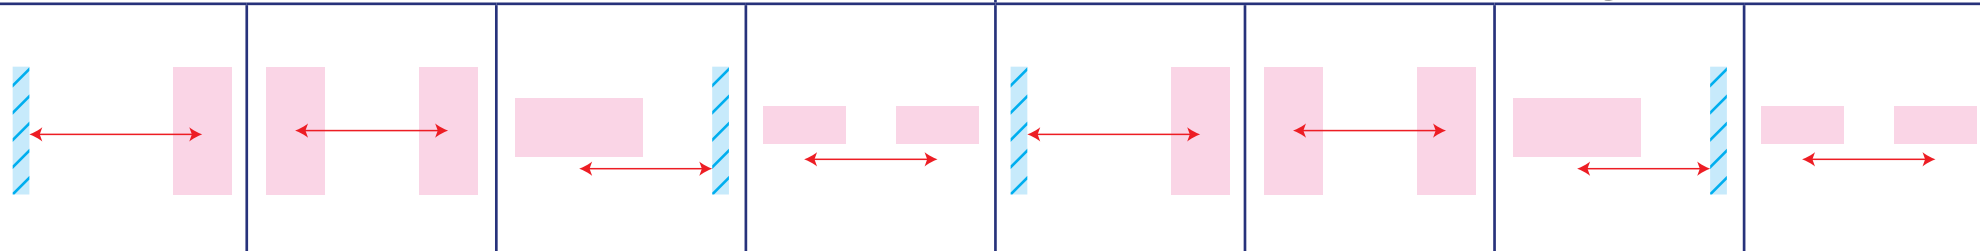

Open (Anti-Panic) Area 0.5 Lux minimum in central core

Escape Route (2m Wide) 1 Lux minimum along centre line

Mounting Height	Open (Anti-Panic) Area 0.5 Lux minimum in central core				Escape Route (2m Wide) 1 Lux minimum along centre line			
	Transverse to Wall	Transverse to Transverse	Axial to Wall	Axial to Axial	Transverse to Wall	Transverse to Transverse	Axial to Wall	Axial to Axial
2.5m	3.6m	8.7m	3.6m	8.7m	3m	7.7m	3.4m	8.9m
3m	3.8m	9.2m	3.8m	9.5m	3.2m	8.3m	3.5m	9.3m
3.5m	3.9m	9.6m	3.9m	10m	3.2m	8.6m	3.5m	9.7m
4m	4m	10.2m	4m	10.3m	3m	8.9m	3.5m	9.9m