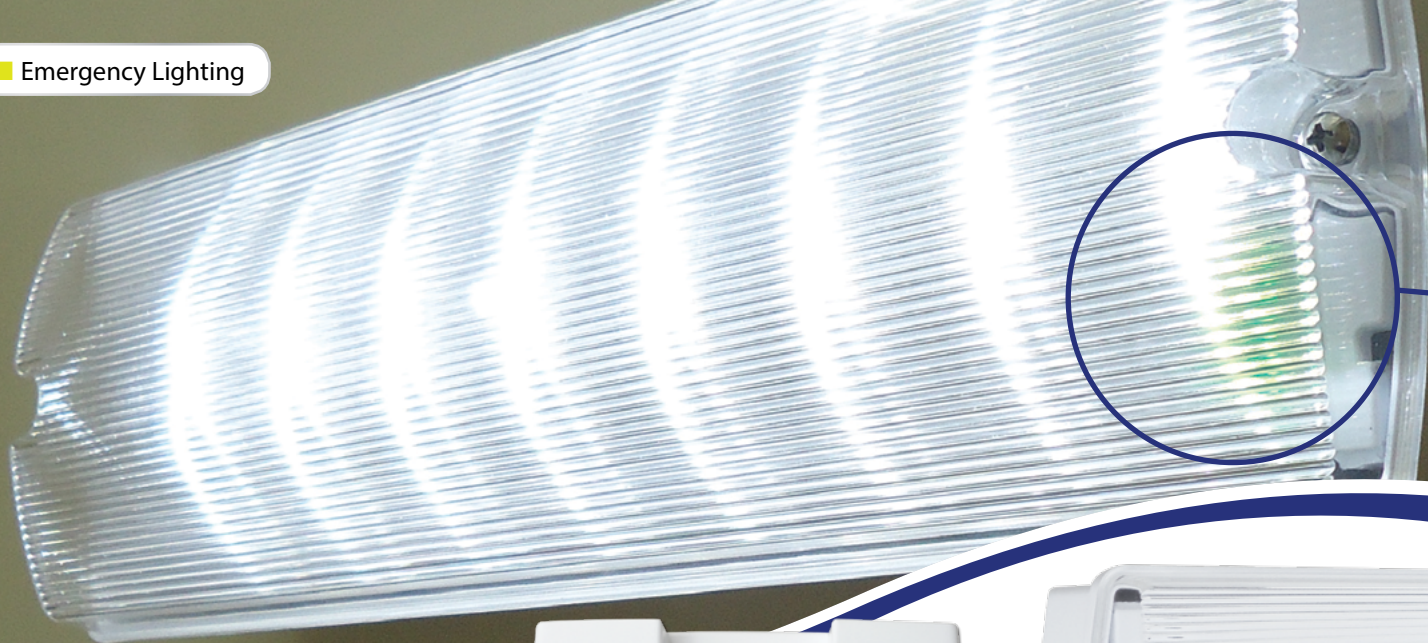

EternaEco
LED
3 YEAR
 Warranty*

ECONOMY LED MAINTAINED EMERGENCY BULKHEAD

- Polycarbonate construction • Hinged gear tray
- 20mm gland entries as standard • Viewing distance 20m
- Minimum 3 hour functionality in emergency mode
- Facility for remote switching and non-maintained mode
- 220 lm when connected to mains, 130 lm when connected to battery
- VECOEM3ML comes with VECOEMISOL legend set

- LEGEND SETS:**
- PVC construction
 - Self-adhesive legend pack with a combination of symbols allowing multiple exit path designation options

- **Fittings** = M.O.M: 1 / O.P.Q: 10
- **LGDSET** = M.O.M: 1 / O.P.Q: 12
- **VECOEMISOL** = M.O.M: 1 / O.P.Q: 500

Signs Directive legend sticker set available: LGDSET

ISO 7010 legend sticker set available: VECOEMISOL

Code	Version	Colour	Wattage	Colour Temp.	Luminaire Lumens	Avg. Rated Life (Hrs)	IP Rating
VECOEM3ML	With ISO 7010 Sticker Legend Set	White	5W	6200K	220/130 lm	30,000 hrs	IP65
VECOEM3M	Without Legend Set						
VECOEMISOL	ISO 7010 Legend Sticker Set						
LGDSET	Signs Directive Legend Sticker Set						