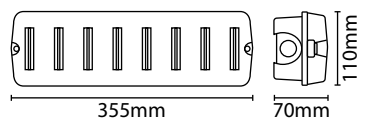

EternaEco
LED
3 YEAR
 Warranty*

ECONOMY LED MAINTAINED EMERGENCY BULKHEAD

- Polycarbonate construction • Hinged gear tray
- 20mm gland entries as standard • Viewing distance 20m
- Minimum 3 hour functionality in emergency mode
- Facility for remote switching and non-maintained mode
- 220 lm when connected to mains, 130 lm when connected to battery
- VECOEM3ML comes with VECOEMISOL legend set

- LEGEND SETS:**
- PVC construction
 - Self-adhesive legend pack with a combination of symbols allowing multiple exit path designation options

- **Fittings** = M.O.M: 1 / O.P.Q: 10
- **LGDSET** = M.O.M: 1 / O.P.Q: 12
- **VECOEMISOL** = M.O.M: 1 / O.P.Q: 500

Signs Directive legend sticker set available: LGDSET

ISO 7010 legend sticker set available: VECOEMISOL

Code	Version	Colour	Wattage	Colour Temp.	Luminaire Lumens	Avg. Rated Life (Hrs)	IP Rating
VECOEM3ML	With ISO 7010 Sticker Legend Set	White	5W	6200K	220/130 lm	30,000 hrs	IP65
VECOEM3M	Without Legend Set						
VECOEMISOL	ISO 7010 Legend Sticker Set						
LGDSET	Signs Directive Legend Sticker Set						