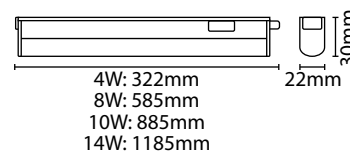

5 Year Warranty

Double Insulated

Mains cable, link lead and fixing clips supplied

Eterna
Everyday Lighting For Professionals

LED LAMP SPECIFICATIONS:	4W	8W	10W	14W
Luminaire lumens (with diffuser)	350 lm	710 lm	880 lm	1240 lm
Lumens from chip (no diffuser)	390 lm	780 lm	970 lm	1360 lm
Useful lumens	320 lm	640 lm	800 lm	1120 lm
Rated Wattage	4W	8W	10W	14W
Rated luminous flux	320 lm	640 lm	800 lm	1120 lm
Nominal life time of the lamp	30,000 hrs	30,000 hrs	30,000 hrs	30,000 hrs
Colour temperature	4000K	4000K	4000K	4000K
Number of switching cycles before premature lamp failure	15,000	15,000	15,000	15,000
Warm-up time up to 60% of the full light output	Instant full light	Instant full light	Instant full light	Instant full light
Dimmable	No	No	No	No
Nominal beam angle	120°	120°	120°	120°
Rated power	4W	8W	10W	14W
Rated lamp lifetime	30,000 hrs	30,000 hrs	30,000 hrs	30,000 hrs
Displacement factor	0.84	0.84	0.84	0.88
Lumen maintenance factor at end of nominal life	>0.7	>0.7	>0.7	>0.7
Starting time	<0.1s	<0.1s	<0.1s	<0.1s
Colour rendering	>80	>80	>80	>80
Colour consistency	Within a six step Macadam ellipse	Within a six step Macadam ellipse	Within a six step Macadam ellipse	Within a six step Macadam ellipse
Rated peak intensity	96cd	180cd	220cd	317cd
Rated beam angle	120°	120°	120°	120°
Voltage / Frequency	240V~50Hz	240V~50Hz	240V~50Hz	240V~50Hz

Not suitable for accent lighting

ECONOMY T5 LED LINKABLE FITTING

- Polycarbonate construction • Rocker switch
- Superb light output and lighting effect: low power consumption with enhanced life expectancy
- 1.8m mains lead with 22cm link lead: linkable with up to 5 other fittings
- Optically optimised diffuser: ensures a soft diffused light with no degradation of light output

Code	Wattage	Colour Temp.	Lumens	Avg. Rated Life (Hrs)	IP Rating	MOM / OPQ
VECOLT54	4W	4000K	350 lm	30,000 hrs	IP20	1 / 30
VECOLT58	8W		710 lm			
VECOLT510	10W		880 lm			
VECOLT514	14W		1240 lm			