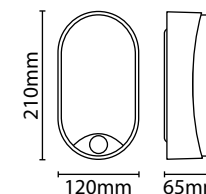

Eterna[®]
Everyday Lighting For Professionals

10W ECONOMY LED BULKHEAD WITH 120° PIR

- Polycarbonate diffuser, polycarbonate / ABS housing
- 10 metre detection range
- 120° detection angle
- Time on adjustment 10 secs - 5 min
- Lux level adjustments 10 lux - 2000lux
- 5 year warranty

• M.O.M: 1 / O.P.Q: 12

LED LAMP SPECIFICATIONS:

Luminaire lumens (with diffuser)	700 lm
Lumens from chip (no diffuser)	900 lm
Useful lumens	650 lm
Rated Wattage	10W
Rated luminous flux	650 lm
Nominal life time of the lamp	25,000 hrs
Colour temperature	4000K
Number of switching cycles before premature lamp failure	15,000
Warm-up time up to 60% of the full light output	Instant full light
Dimmable	No
Nominal beam angle	120°
Rated power	10W
Rated lamp lifetime	25,000 hrs
Displacement factor	0.94
Lumen maintenance factor at end of nominal life	70%
Starting time	0.5s
Colour rendering	80
Colour consistency	Within a six step Macadam ellipse
Rated peak intensity	208cd
Rated beam angle	120°
Voltage / Frequency	220-240V~50/60Hz