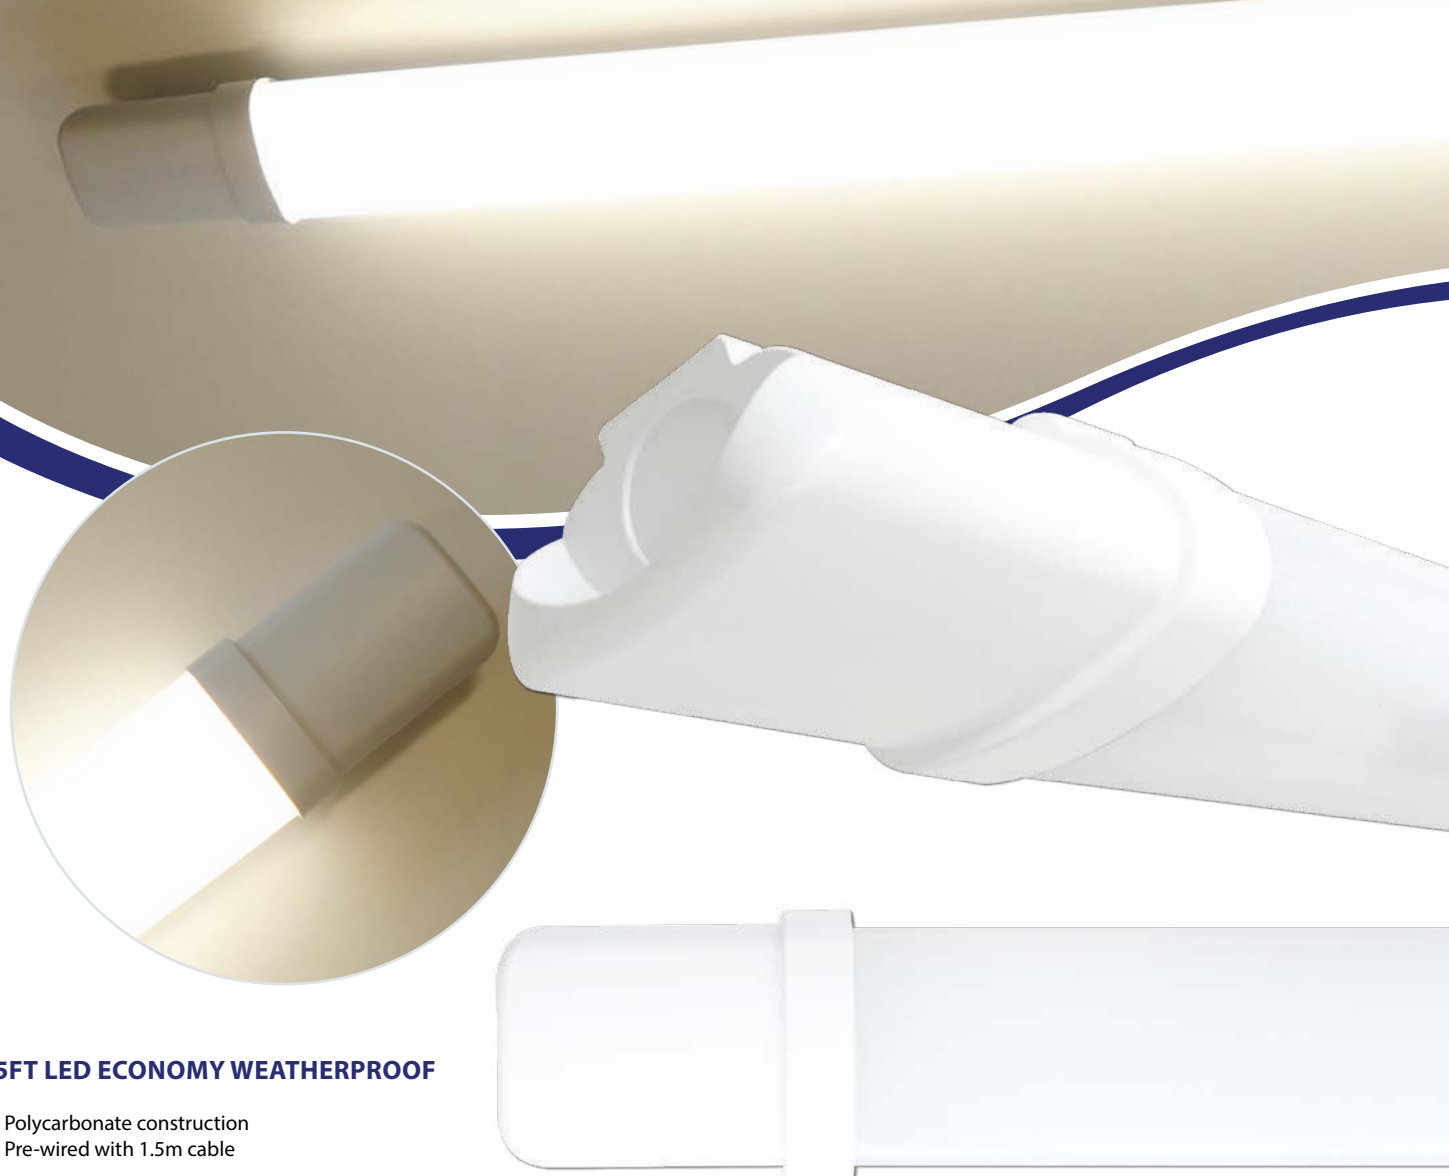

**5**  
Year Warranty

✓ IES Files

Double Insulated

Hole Knockouts

**ENERGY**  
Eterna Lighting Limited  
VECOWP5FT

A  
B  
C  
D  
E  
F  
G

**F**

**45**  
kWh/1000h

Not suitable for accent lighting

**5FT LED ECONOMY WEATHERPROOF**

- Polycarbonate construction
- Pre-wired with 1.5m cable

| Code      | Wattage | Colour Temp. | Lumens  | Avg. Rated Life (Hrs) | IP Rating | MOM / OPQ |
|-----------|---------|--------------|---------|-----------------------|-----------|-----------|
| VECOWP5FT | 45W     | 4000K        | 4400 lm | 30,000 hrs            | IP65      | 1 / 20    |