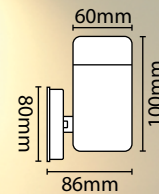

Lamp not included

WLPPSING

WLPPTWIN

WLPPSING

Warm white lamp

WLPPTWIN

Warm white lamp

LED LAMPS NOT INCLUDED
Pictures are for illustrative purposes only

Cool white lamp

EXTERNAL AMENITY WALL LIGHTS

- Polypropylene construction
- Requires 1 or 2 x GU10 LED lamps (max 7W per lampholder)

Code	Version	Wattage	IP Rating	MOM / OPQ
WLPPSING	Single Up Or Down Plastic Wall Light	7W Max	IP44	1 / 16
WLPPTWIN	Twin Up & Down Plastic Wall Light			