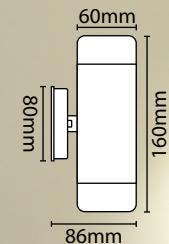

Lamp not included

WLPPSING

WLPPTWIN

WLPPSING

Warm white lamp

WLPPTWIN

Warm white lamp

LED LAMPS NOT INCLUDED
Pictures are for illustrative purposes only

Cool white lamp

EXTERNAL AMENITY WALL LIGHTS

- Polypropylene construction
- Requires 1 or 2 x GU10 LED lamps (max 7W per lampholder)

Code	Version	Wattage	IP Rating	MOM / OPQ
WLPPSING	Single Up Or Down Plastic Wall Light	7W Max	IP44	1 / 16
WLPPTWIN	Twin Up & Down Plastic Wall Light			