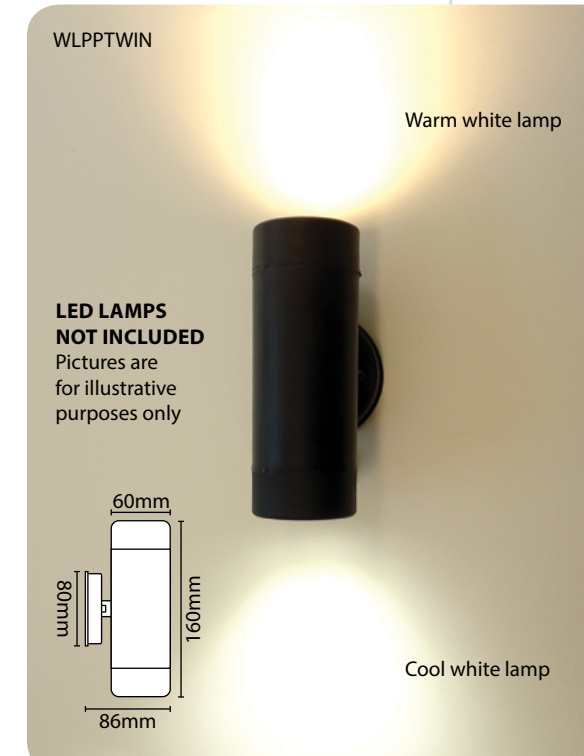

Lamp not included

WLPPSING

WLPPTWIN

WLPPSING

Warm white lamp

WLPPTWIN

Warm white lamp

LED LAMPS NOT INCLUDED
Pictures are for illustrative purposes only

Cool white lamp

EXTERNAL AMENITY WALL LIGHTS

- Polypropylene construction
- Requires 1 or 2 x GU10 LED lamps (max 7W per lampholder)

Code	Version	Wattage	IP Rating	MOM / OPQ
WLPPSING	Single Up Or Down Plastic Wall Light	7W Max	IP44	1 / 16
WLPPTWIN	Twin Up & Down Plastic Wall Light			