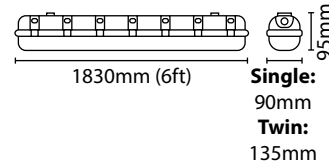

WPLEDEM361
WPLEDEM362
WP61SDEM3

Open (Anti-Panic) Area 0.5 Lux minimum in central core

Escape Route (2m Wide) 1 Lux minimum along centre line

Mounting Height	Open (Anti-Panic) Area 0.5 Lux minimum in central core				Escape Route (2m Wide) 1 Lux minimum along centre line			
	Transverse to Wall	Transverse to Transverse	Axial to Wall	Axial to Axial	Transverse to Wall	Transverse to Transverse	Axial to Wall	Axial to Axial
2.5m	4.2m	10.3m	4.3m	10.9m	4.1m	10.3m	4.4m	11.5m
3m	4.6m	11.1m	4.9m	11.8m	4.4m	11.1m	4.6m	12.2m
3.5m	4.9m	12m	4.8m	12.6m	4.6m	11.8m	4.8m	12.8m
4m	5.1m	12.7m	4.1m	14.2m	4.7m	12.4m	4.9m	13.4m