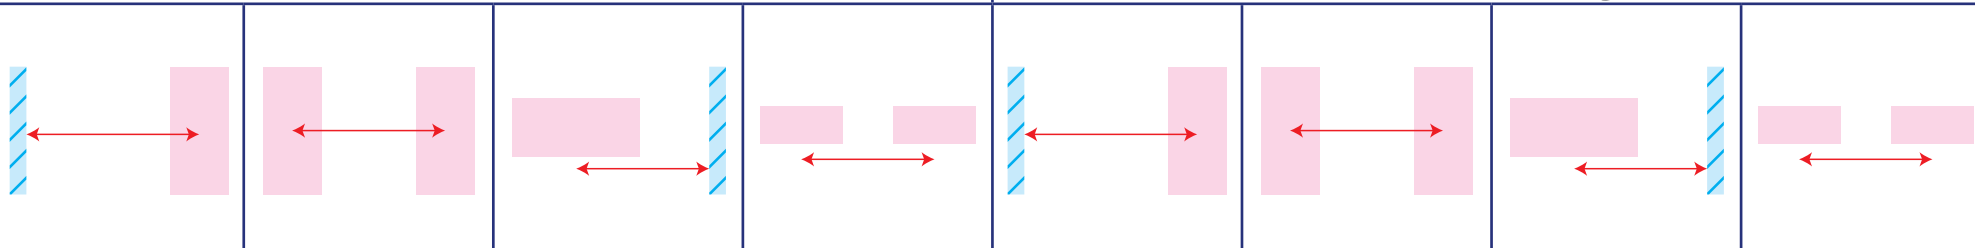

WPLEDEM361
WPLEDEM362
WP61SDEM3

Open (Anti-Panic) Area 0.5 Lux minimum in central core

Escape Route (2m Wide) 1 Lux minimum along centre line

Mounting Height	Open (Anti-Panic) Area 0.5 Lux minimum in central core				Escape Route (2m Wide) 1 Lux minimum along centre line			
	Transverse to Wall	Transverse to Transverse	Axial to Wall	Axial to Axial	Transverse to Wall	Transverse to Transverse	Axial to Wall	Axial to Axial
2.5m	4.2m	10.3m	4.3m	10.9m	4.1m	10.3m	4.4m	11.5m
3m	4.6m	11.1m	4.9m	11.8m	4.4m	11.1m	4.6m	12.2m
3.5m	4.9m	12m	4.8m	12.6m	4.6m	11.8m	4.8m	12.8m
4m	5.1m	12.7m	4.1m	14.2m	4.7m	12.4m	4.9m	13.4m