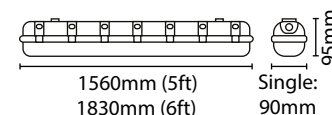

5
Year Warranty

IP65

Eterna[®]
Everyday Lighting For Professionals

LED SINGLE STEP DIM WEATHERPROOF FITTINGS

Superb one for one replacement for traditional fluorescent fixtures

- Polycarbonate housing and diffuser
- Gear tray retaining strap for easy installation
- Multiple fixing options - supplied with surface mounting brackets and suspension hooks
- IES files available • Push-fit terminal block • Stainless steel clips
- 100 lm / W • Supplied with 20mm gland

LED SPECIFICATIONS:	SINGLE 5FT	SINGLE 6FT
Luminaire lumens (with diffuser)	3000 lm	4000 lm
Lumens from chip (no diffuser)	3600 lm	4800 lm
Rated Wattage	30W	40W
Rated luminous flux	3000 lm	4000 lm
Nominal life time of the lamp	30,000 hrs	30,000 hrs
Colour temperature	5000K	5000K
Number of switching cycles before premature lamp failure	≥15,000	≥15,000
Warm-up time up to 60 % of the full light output	Instant full light	Instant full light
Dimmable	No	No
LED strip dimensions (L)	1 x 5ft	1 x 6ft
Nominal beam angle	120°	120°
Rated power	30W	40W
Rated lamp lifetime	30,000 hrs	30,000 hrs
Lamp power factor	0.9	0.9
Lumen maintenance factor at end of nominal life	>70%	>70%
Starting time	<0.5s	<0.5s
Colour rendering	80	80
Colour consistency	Within 6 step Macadam ellipse	Within 6 step Macadam ellipse
Rated peak intensity	812 cd	1425 cd
Rated beam angle	120°	120°
Voltage	240V	240V
Not suitable for accent lighting		